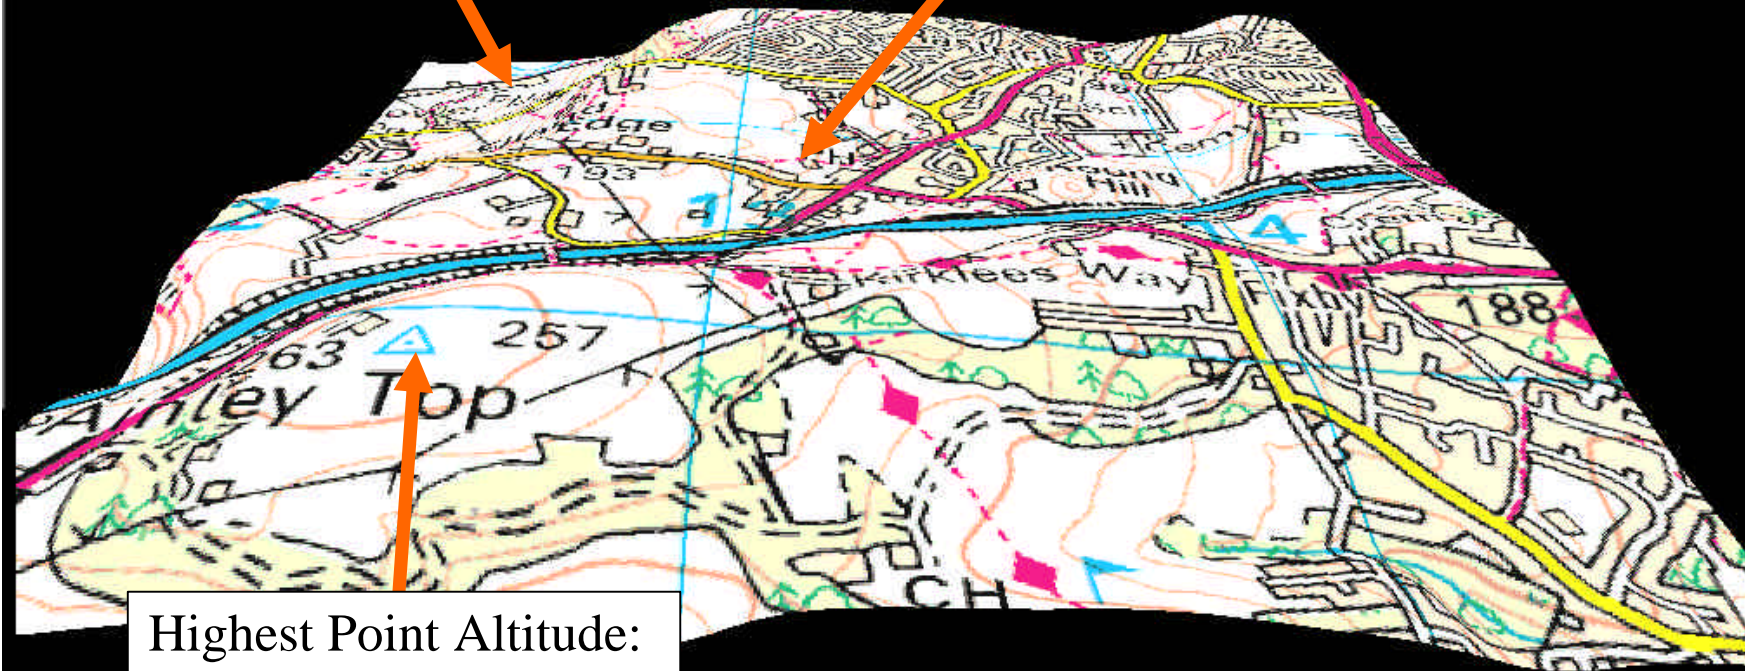

3D Map of Badger Hill Cricket Ground and the Surrounding Area.

Lowest Point Altitude:
60 Metres / 197 Feet
Above Sea Level.

Cricket Ground Altitude:
167 Metres / 548 Feet
Above Sea Level.

Highest Point Altitude:
257 Metres / 843 Feet
Above Sea Level.

Aerial Photograph of the Area Shown in the 3D Map