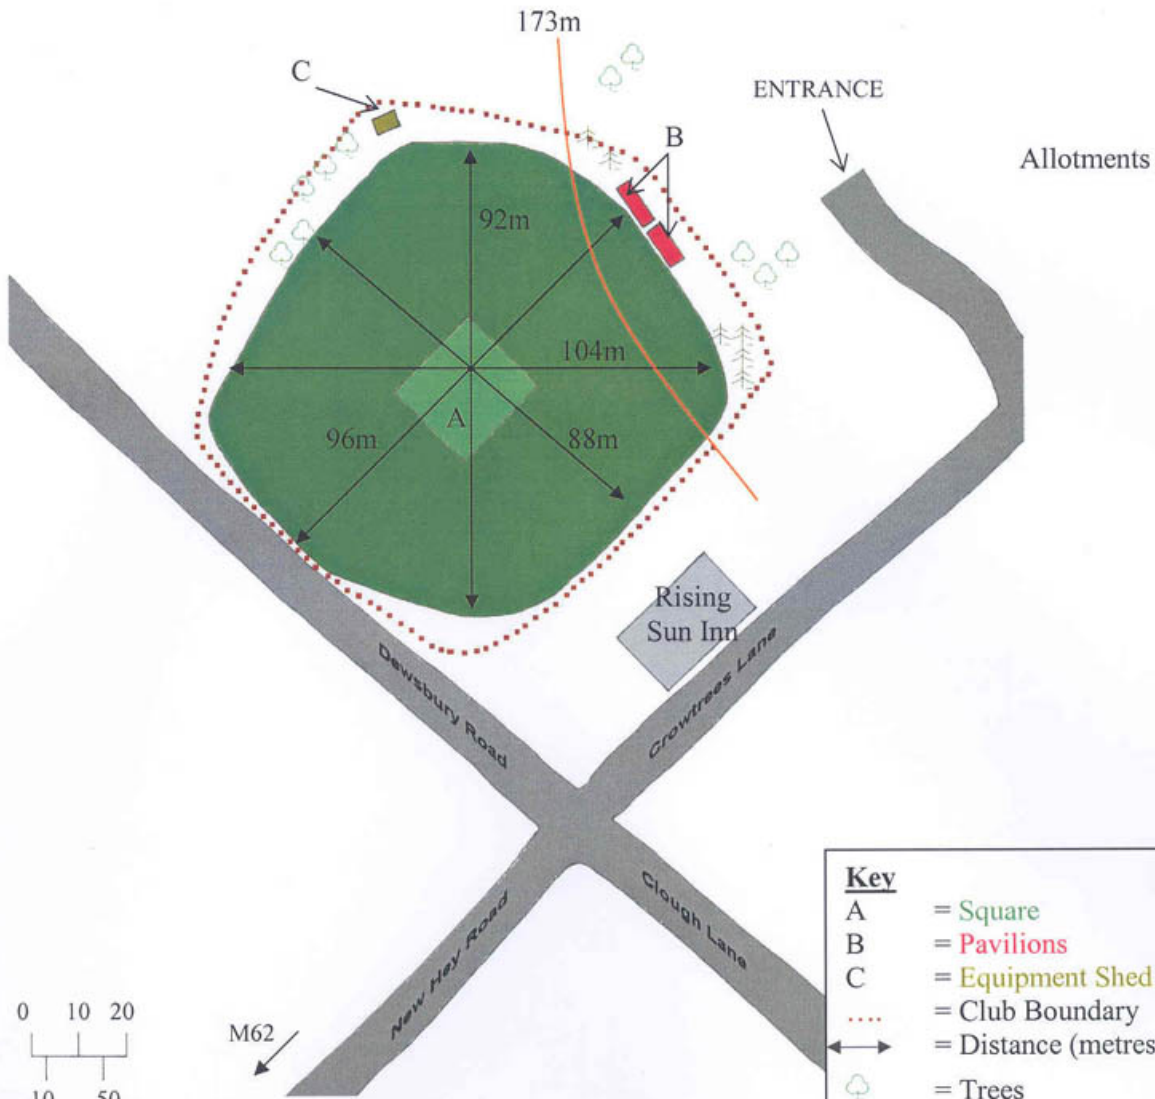

BADGER HILL C.C.

HD6

Key	
A	= Square
B	= Pavilions
C	= Equipment Shed
....	= Club Boundary
↔	= Distance (metres)
🌳	= Trees
🌿	= Bushes
—	= Contour Line