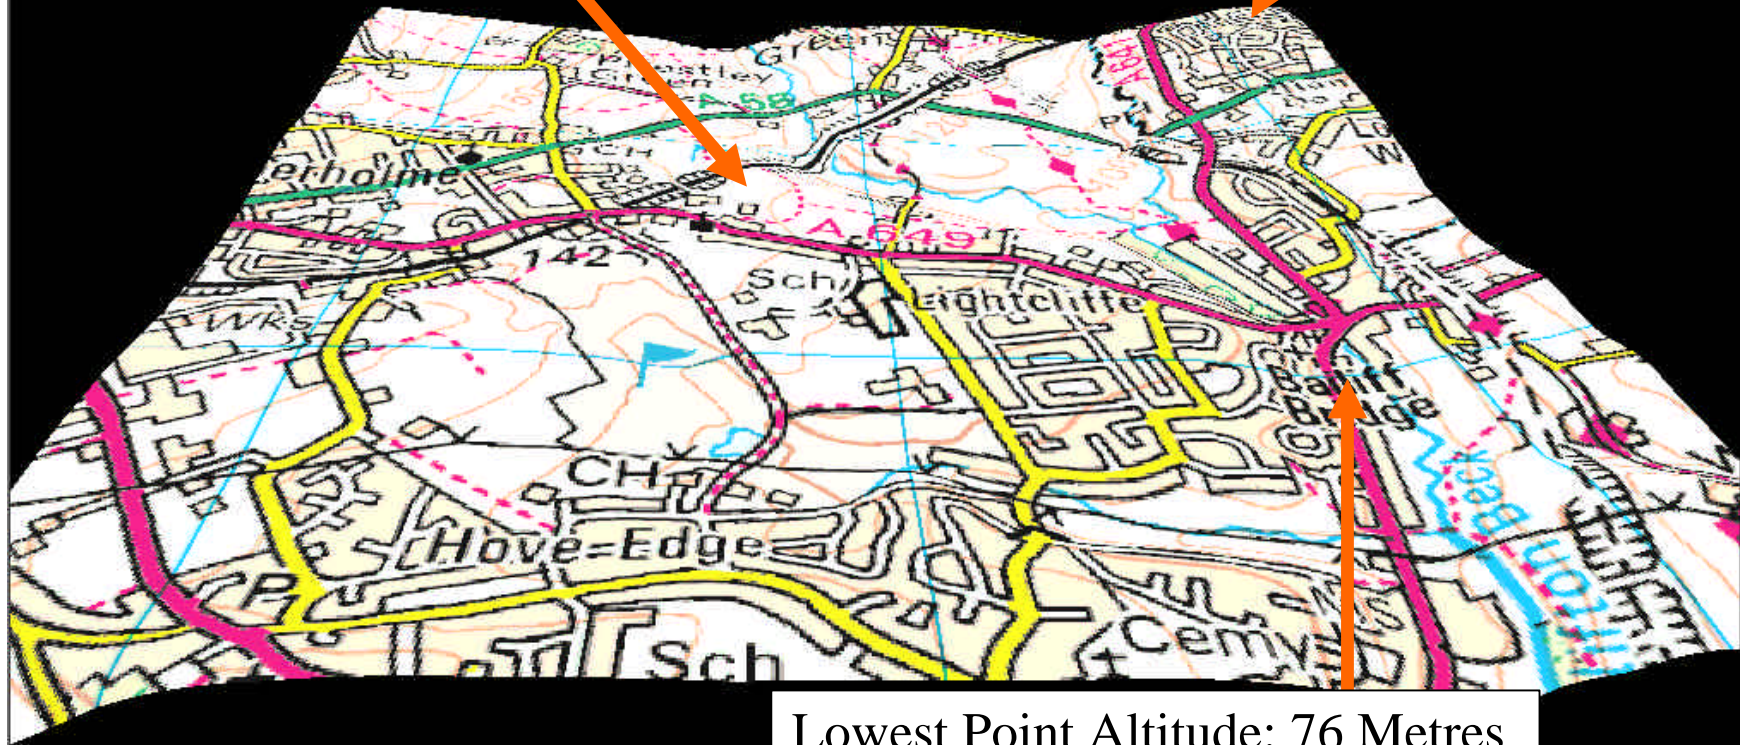

3D Map Showing Lightcliffe Cricket Ground and the Surrounding Area

Cricket Ground
Altitude: 132
Metres / 433 Feet
Above Sea Level.

Highest Point
Altitude: 170
Metres / 558 Feet
Above Sea Level.

Lowest Point Altitude: 76 Metres
/ 249 Feet Above Sea Level.

Aerial Photograph of the Area Shown on the 3D Map