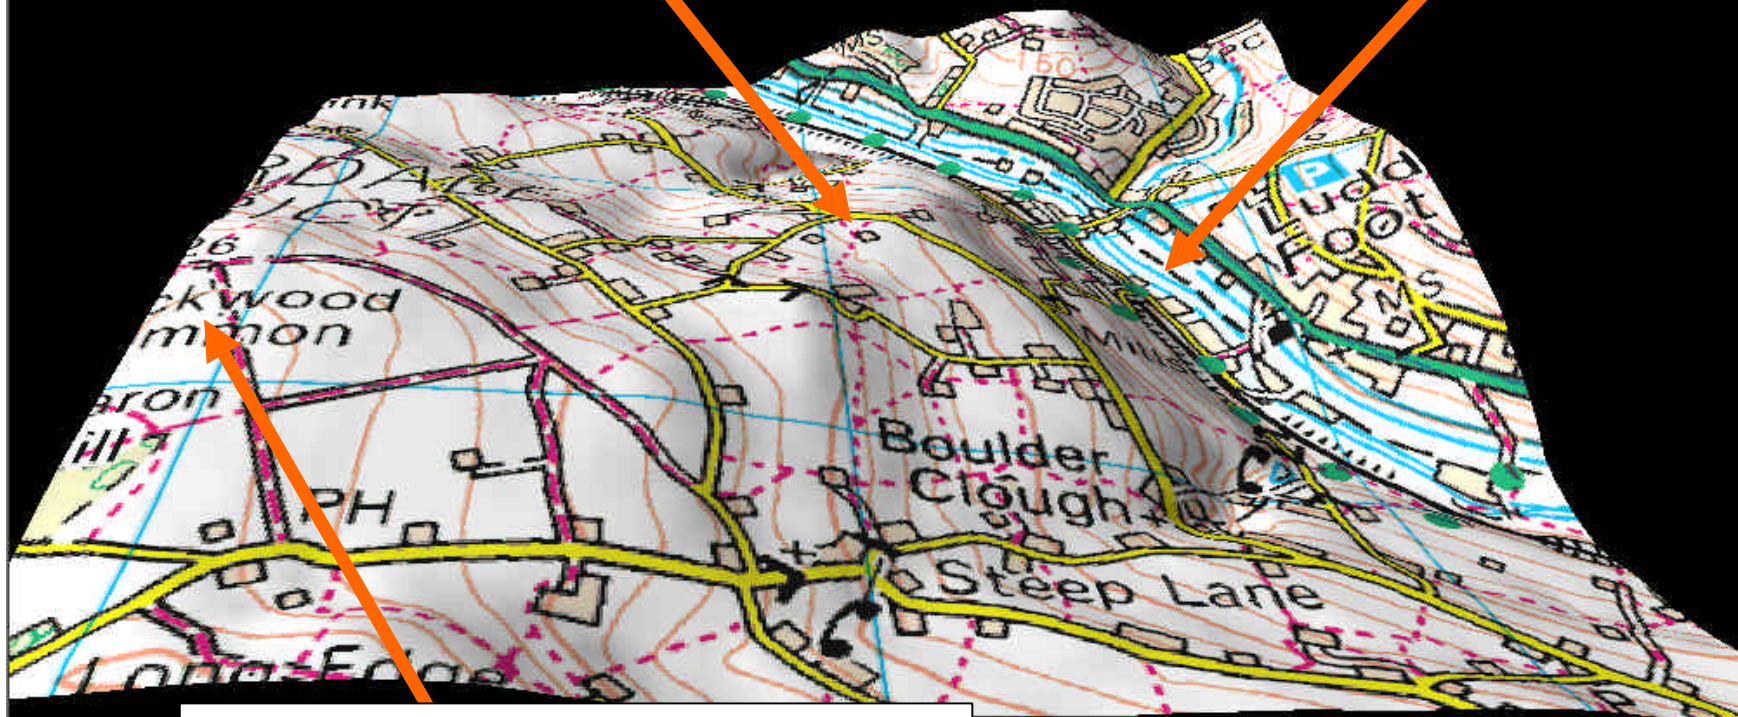

3D Map of Luddendenfoot Cricket Ground and the Surrounding Area.

Cricket Ground Altitude:
205 Metres / 673 Feet
Above Sea Level.

Lowest Point Altitude:
82 Metres / 269 Feet
Above Sea Level.

Highest Point Altitude: 334 Metres
/ 1096 Feet Above Sea Level.

Aerial Photograph of the Area Shown in the 3D Map