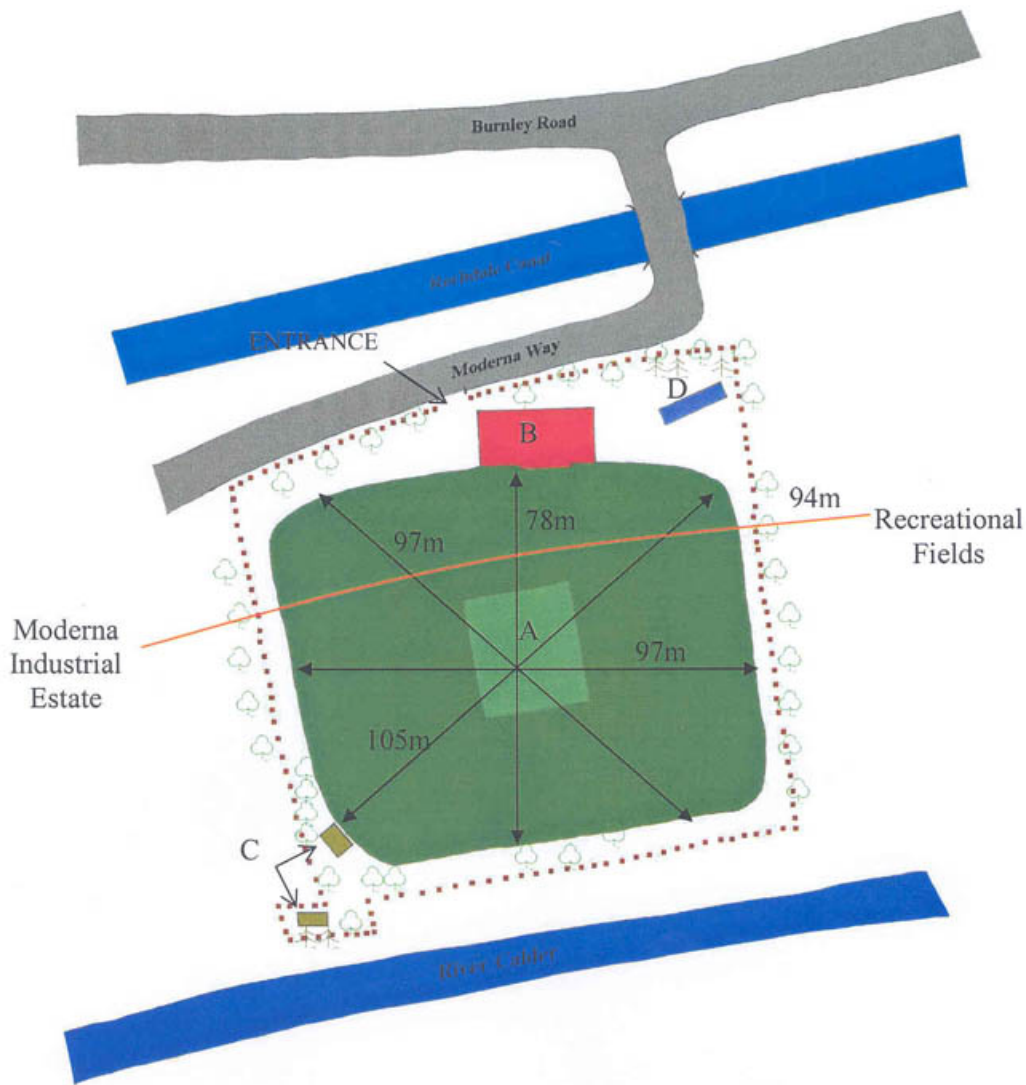

MYTHOLMROYD C.C. HX7

Key

- A = Square
- B = Pavilion
- C = Equipment Sheds
- D = Batting Nets
- = Club Boundary
- ↔ = Distance (metres)
- 🌳 = Trees
- 🌿 = Bushes
- = Contour Line

G. Clayton