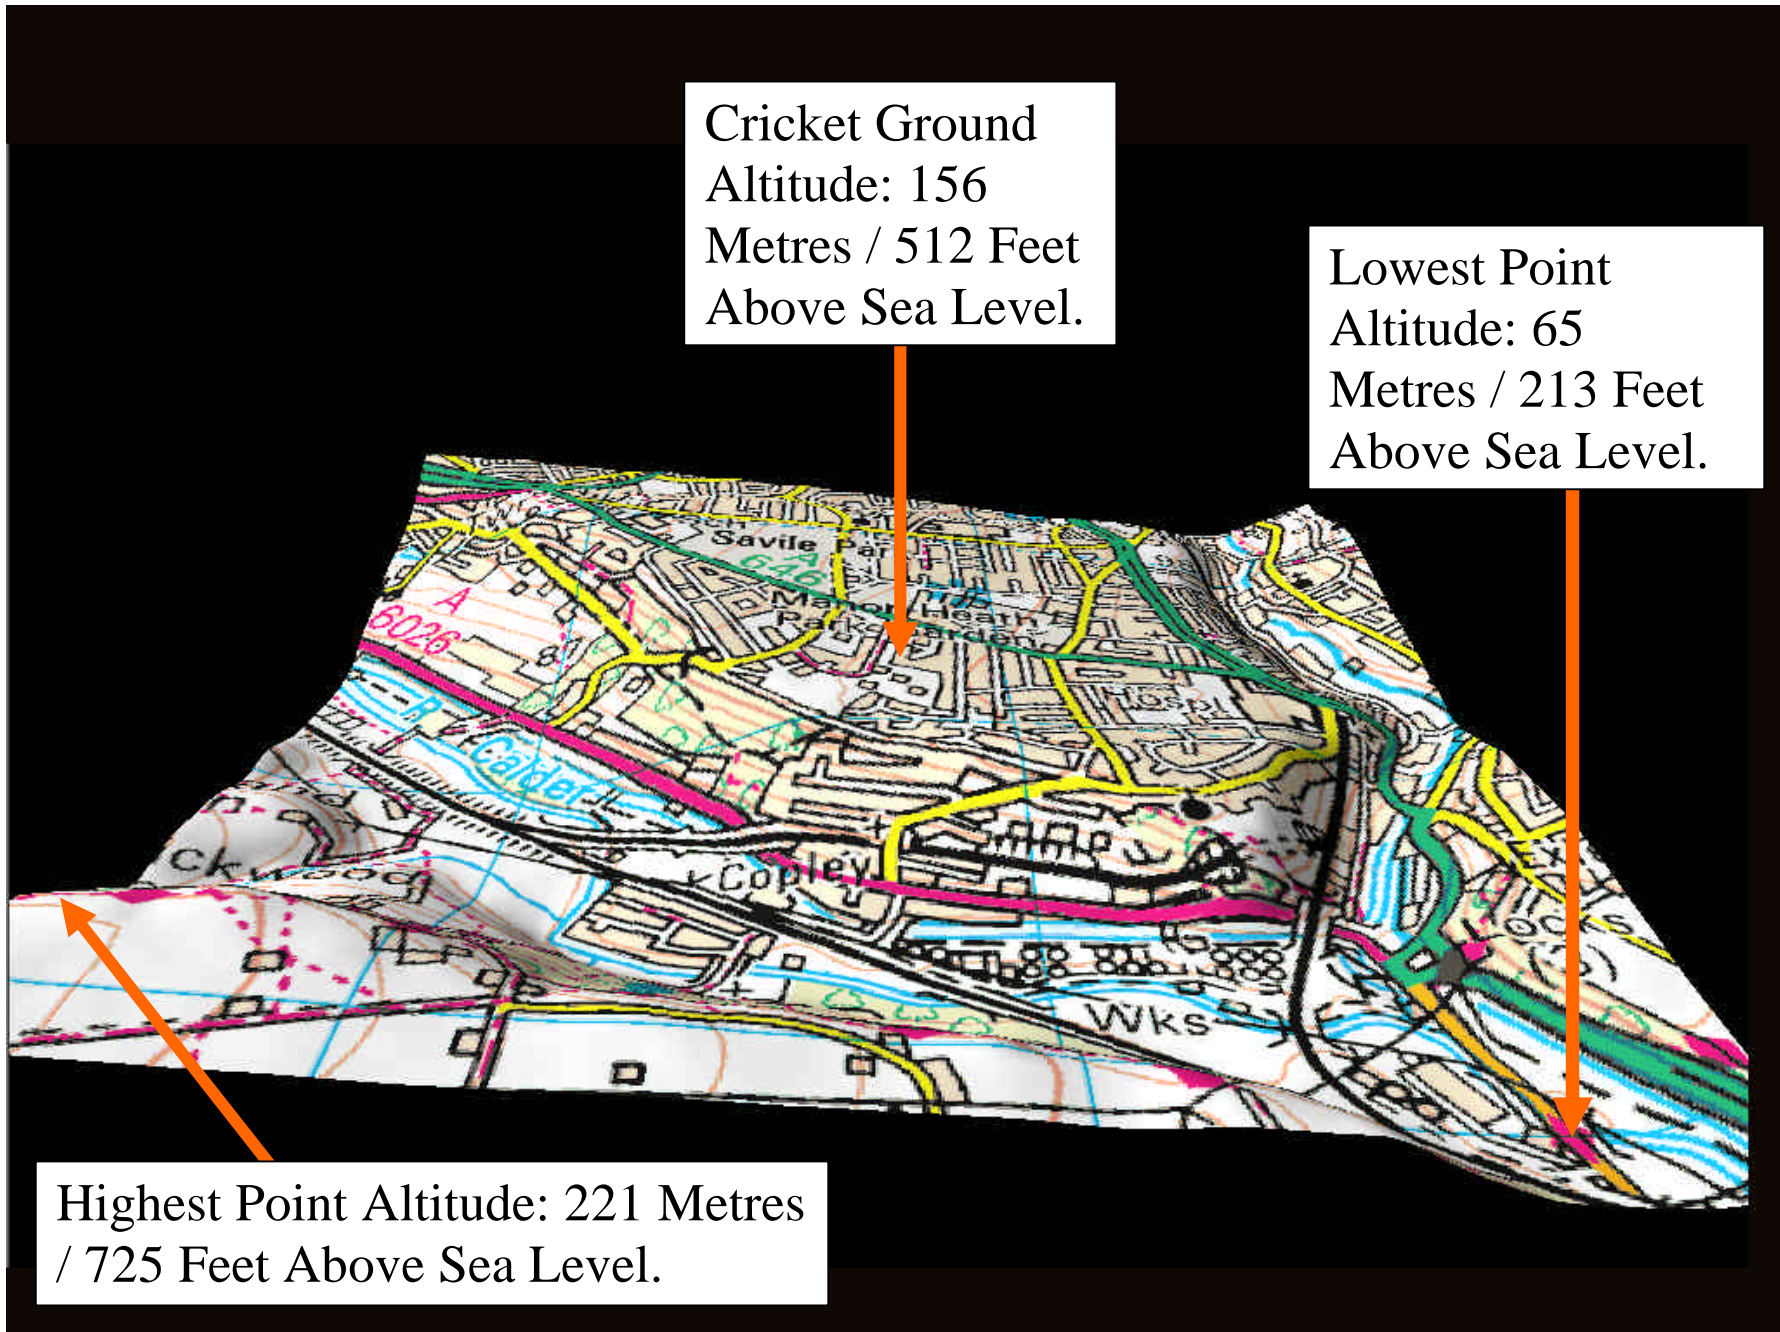

3D Map Showing Old Crossleyans Cricket Ground and the Surrounding Area

Aerial Photograph of the Area Shown on the 3D Map

Cricket Ground.

Lowest Point.

Highest Point
(Off Picture).