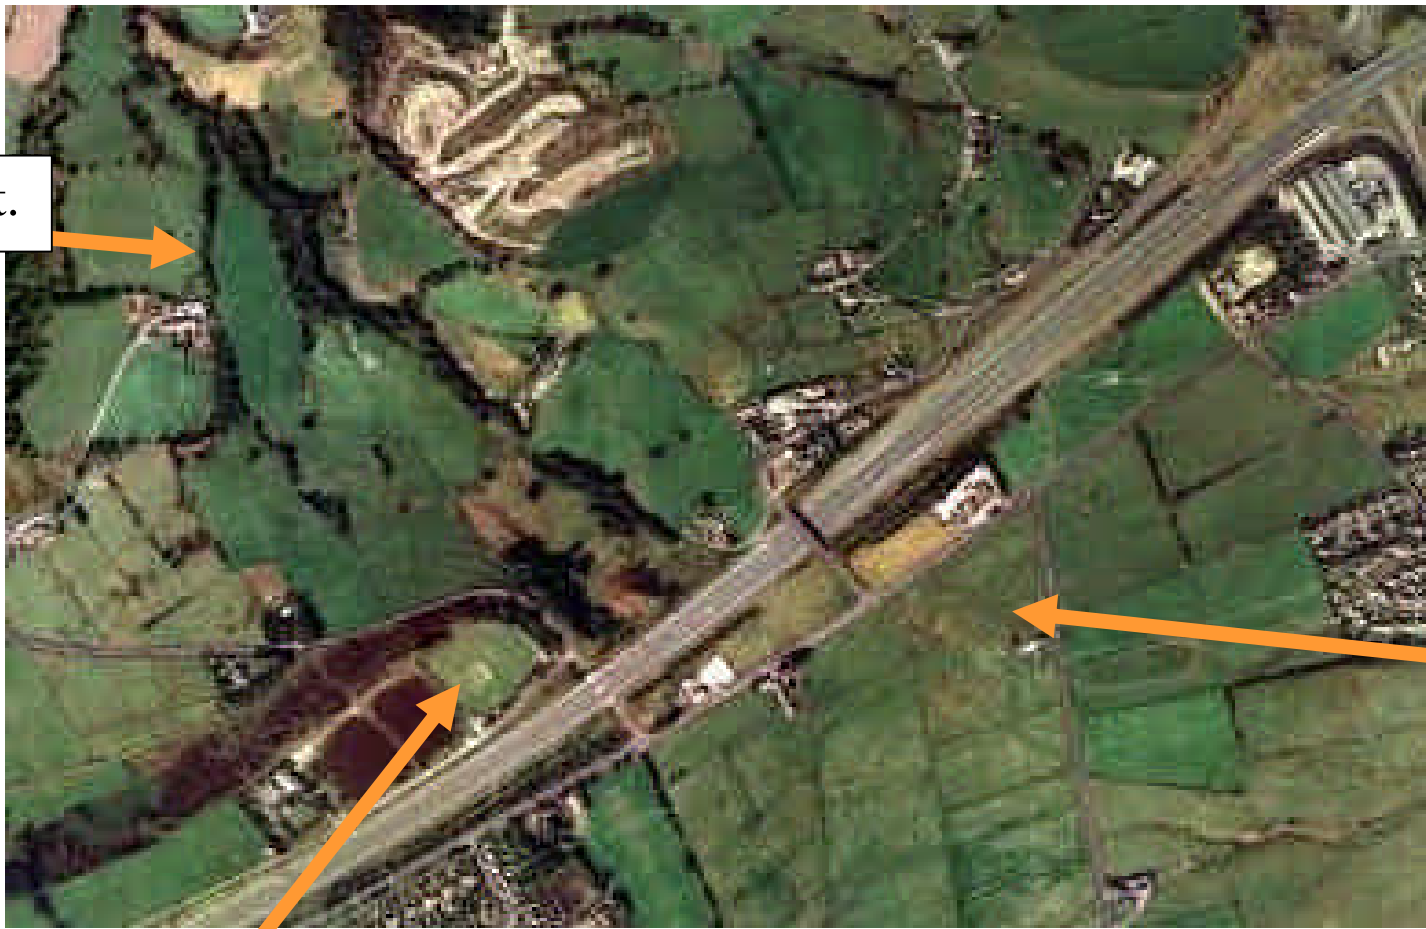

3D Map Showing Outlane Cricket Ground and Surrounding Areas

Lowest Point Altitude:
120 Metres / 394 Feet
above sea level.

Highest Point Altitude:
268 Metres / 879 Feet
above sea level.

Cricket Ground Altitude:
260 Metres / 853 Feet above
sea level.

Aerial Photo of the Area Shown on the 3D Map

Lowest Point.

Highest Point.

Cricket Ground.