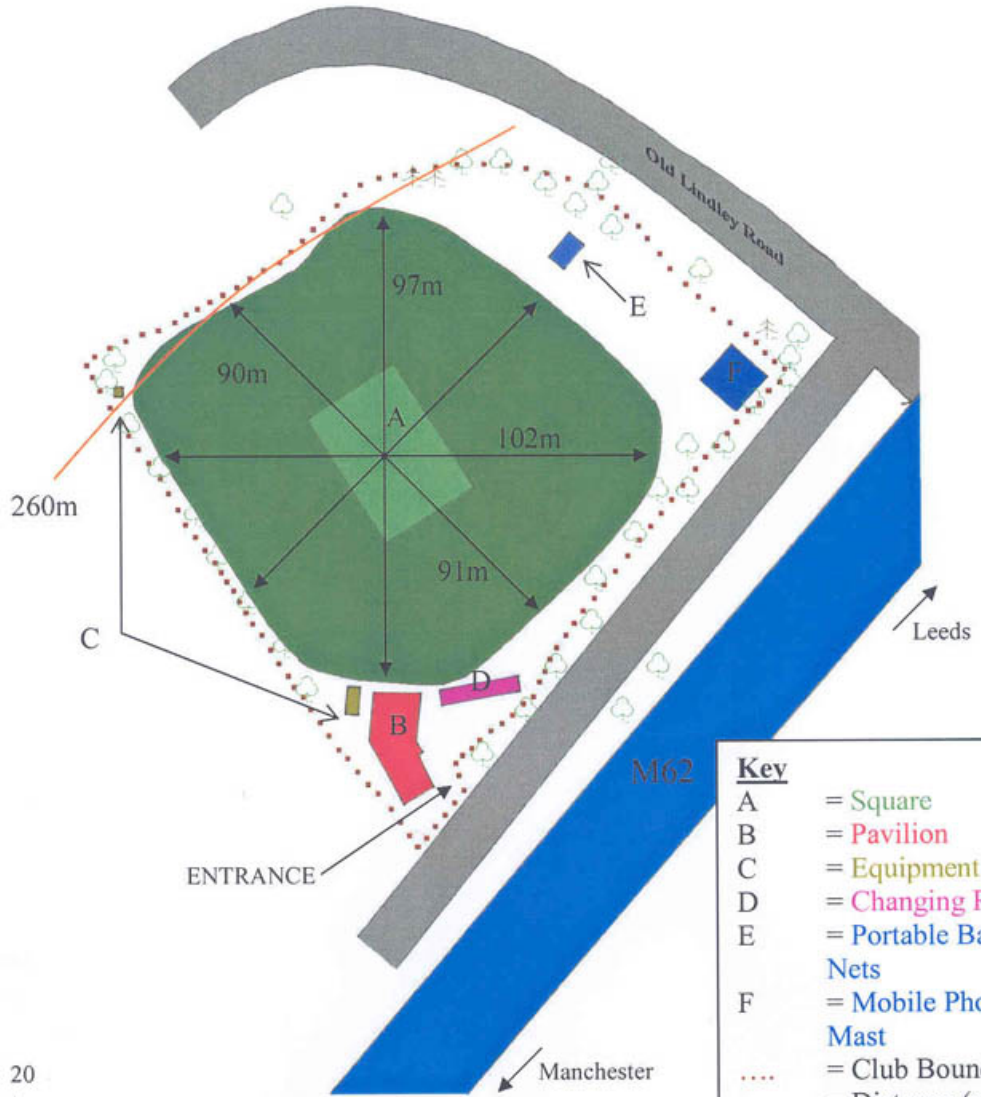

OUTLANE C.C. HD3

Key

- A = Square
- B = Pavilion
- C = Equipment Sheds
- D = Changing Rooms
- E = Portable Batting Nets
- F = Mobile Phone Mast
- = Club Boundary
- ↔ = Distance (metres)
- 🌳 = Trees
- 🌿 = Bushes
- = Contour Line