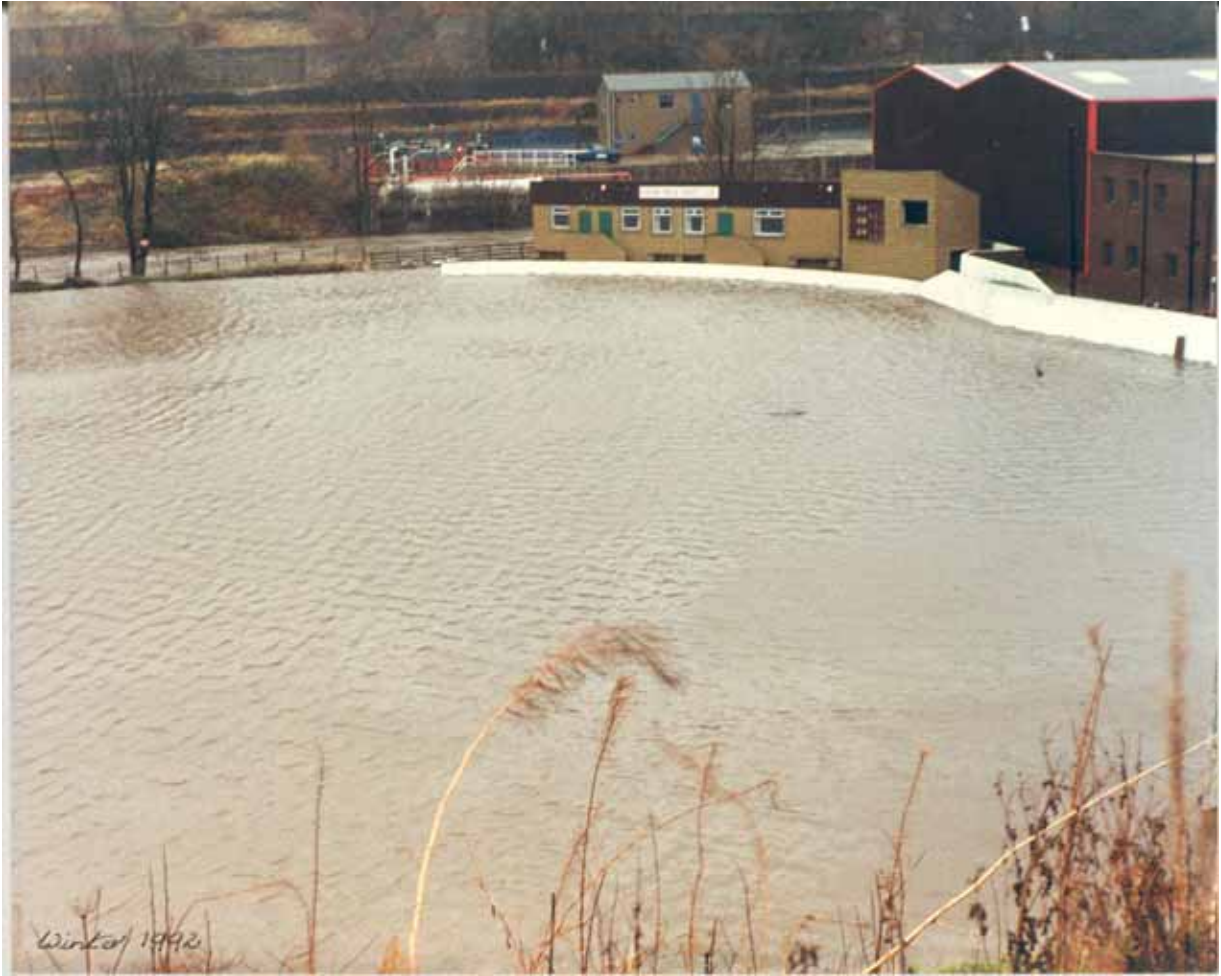

Sowerby Bridge

Cricket Heritage Exhibition

Sowerby Bridge Cricket Ground Flooded

Opens at Sowerby Bridge Library
Tuesday 10 May 6.30pm
and runs until 10 June

ALL WELCOME AT THE LAUNCH EVENT!

Pop in and discover more about the history and heritage of cricket in your community!