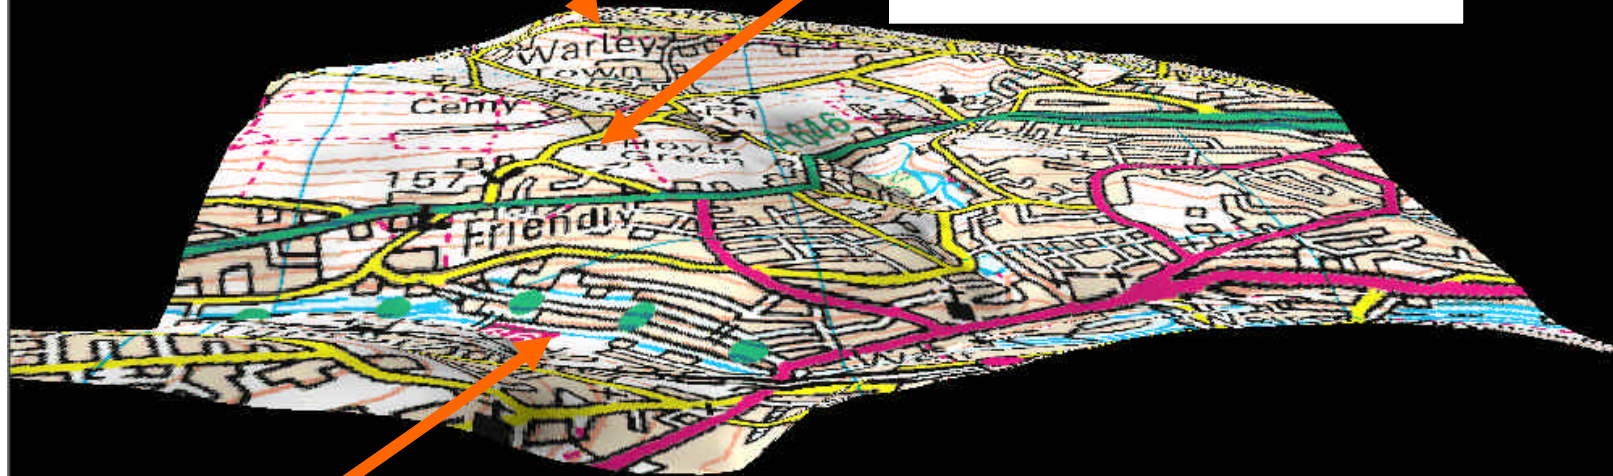

3D Map of SBCI Cricket Ground and Surrounding Areas

Highest Point Altitude: 321 Metres
/ 1053 Feet above sea level.

SBCI Cricket Ground
Altitude: 194 Metres / 636
Feet above sea level.

Sowerby Bridge Cricket Ground
Altitude: 77 Metres / 253 Feet
above sea level.

Aerial Photo of the Area Shown in the 3D Map