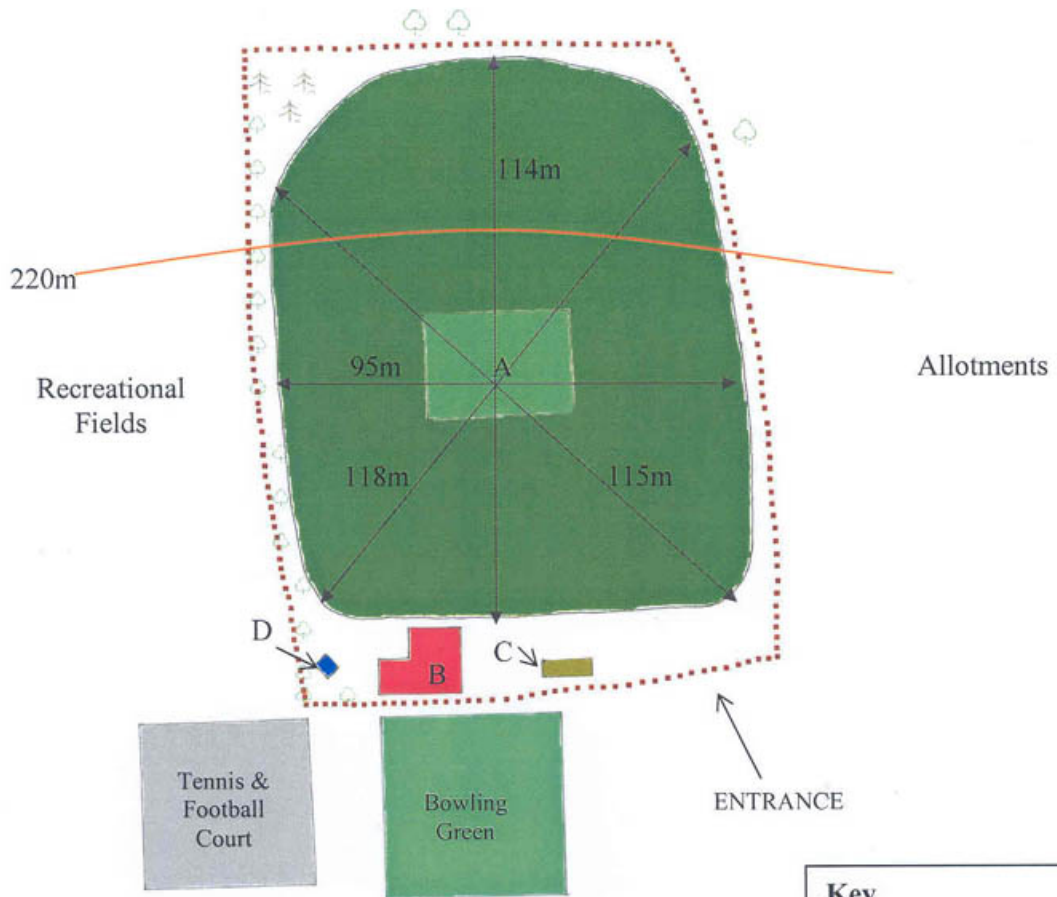

## HX4

Metres 0 10 20

Foot 10 50

Key	
A	= Square
B	= Pavilion
C	= Equipment Shed
D	= Hut
....	= Club Boundary
↔	= Distance (metres)
🌳	= Trees
🌿	= Bushes
—	= Contour Line

*G. Clayton*