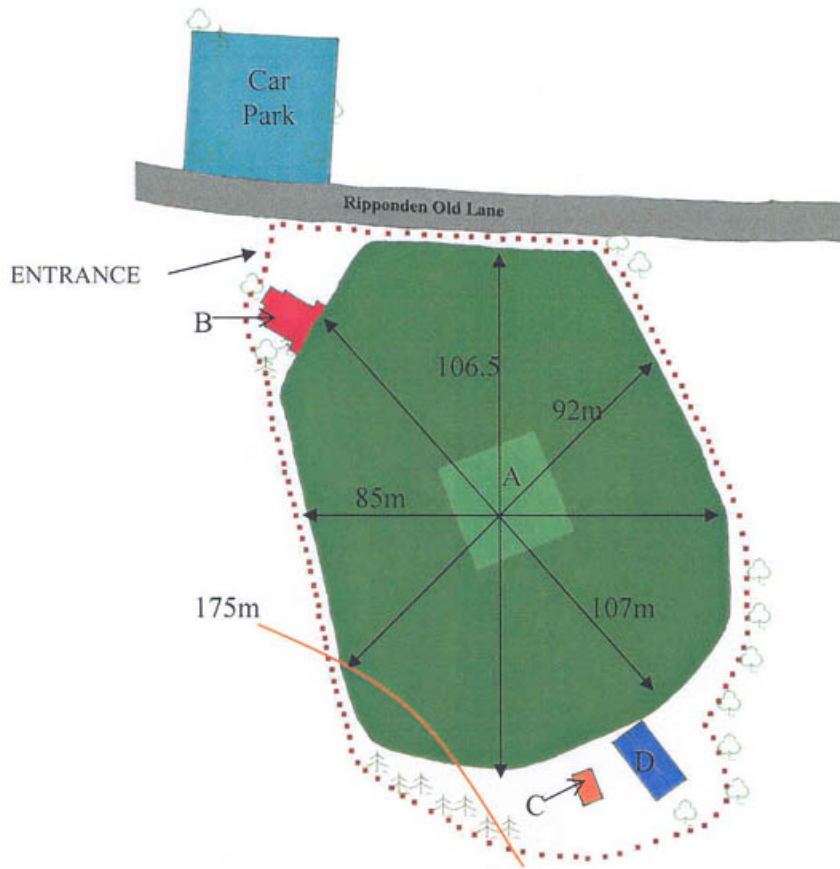

# STONES C.C.

HX6

Key	
A	= Square
B	= Pavilion
C	= Equipment Shed/Scoreboard
D	= Batting Nets
....	= Club Boundary
↔	= Distance (metres)
🌳	= Trees
🌿	= Bushes
—	= Contour Line