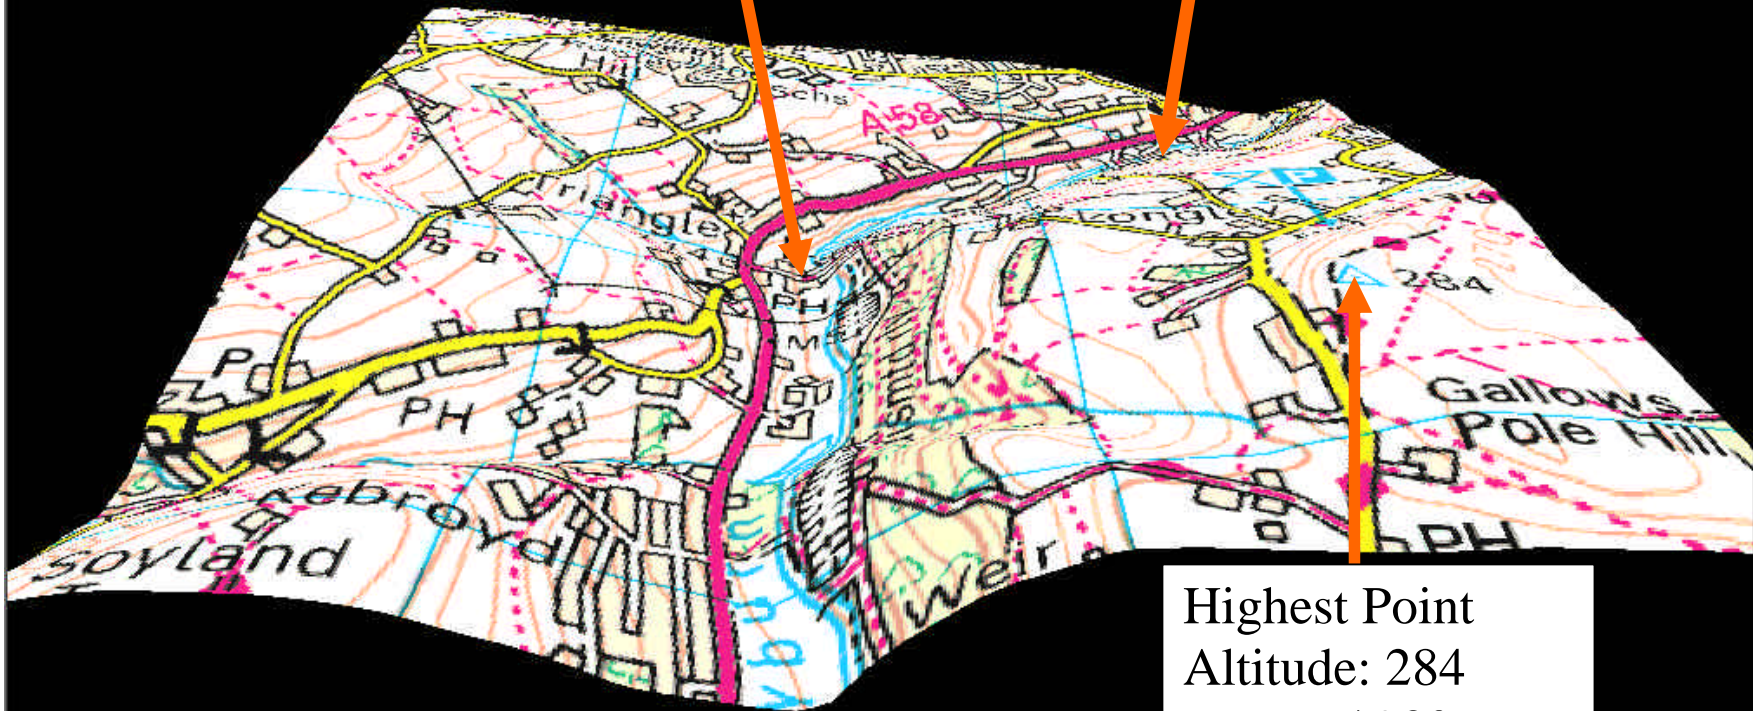

3D Map Showing Triangle Cricket Ground and the Surrounding Area

Cricket Ground
Altitude: 99
Metres / 325 Feet
Above Sea Level.

Lowest Point
Altitude: 80
Metres / 262 Feet
Above Sea Level.

Highest Point
Altitude: 284
Metres / 932 Feet
Above Sea Level.

Aerial Photograph of the Area Shown on the 3D Map