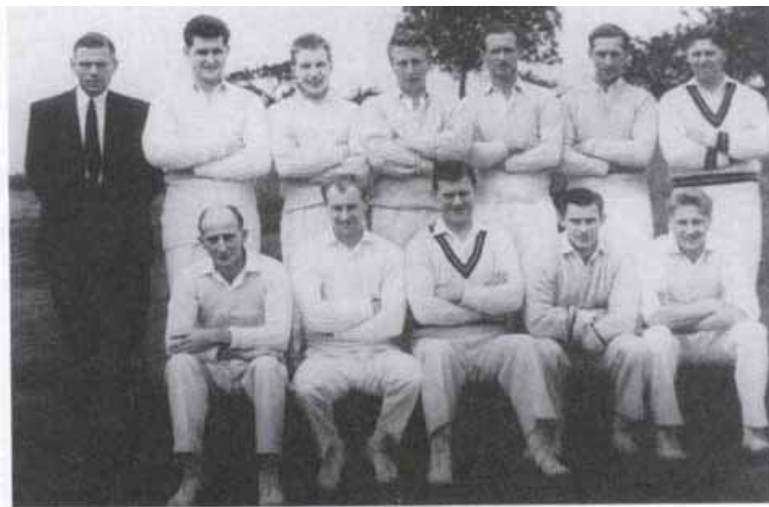

GAMMON, BITTER... AND ALL SORTS!

Player Profile - Norman Mosley
Current Nortonthorpe umpire and ex-player

By Matt Ottey

NORTONTHORPE C.C. 1963
STANDING: E. Monkman, N. Mosley, R. England, B. Glover, Dennis Bentley, M. Taylor, J. Battye
SEATED: F. Exley, S. Holden, R. Hardy (Capt.), K. Armitage, T. Kitson

Norman is standing on the back row, second from the left

- Batting Style: Opener
 - Bowling Style: All sorts, multi-talented!
- Highest Score: God knows, one of my many hundreds!
- Best Memory: Winning the league and cup double
 - Worst Memory: Run out in a final for a duck!
 - Sports Team Followed: Yorkshire CCC
 - Favourite Drink: Tetley's Bitter
 - Favourite Food: Gammon with peach sauce!
 - Favourite Music: Anything from the 50s and 60s
- Favourite Cricketer: Ray Illingworth - for his performances for Yorkshire and England