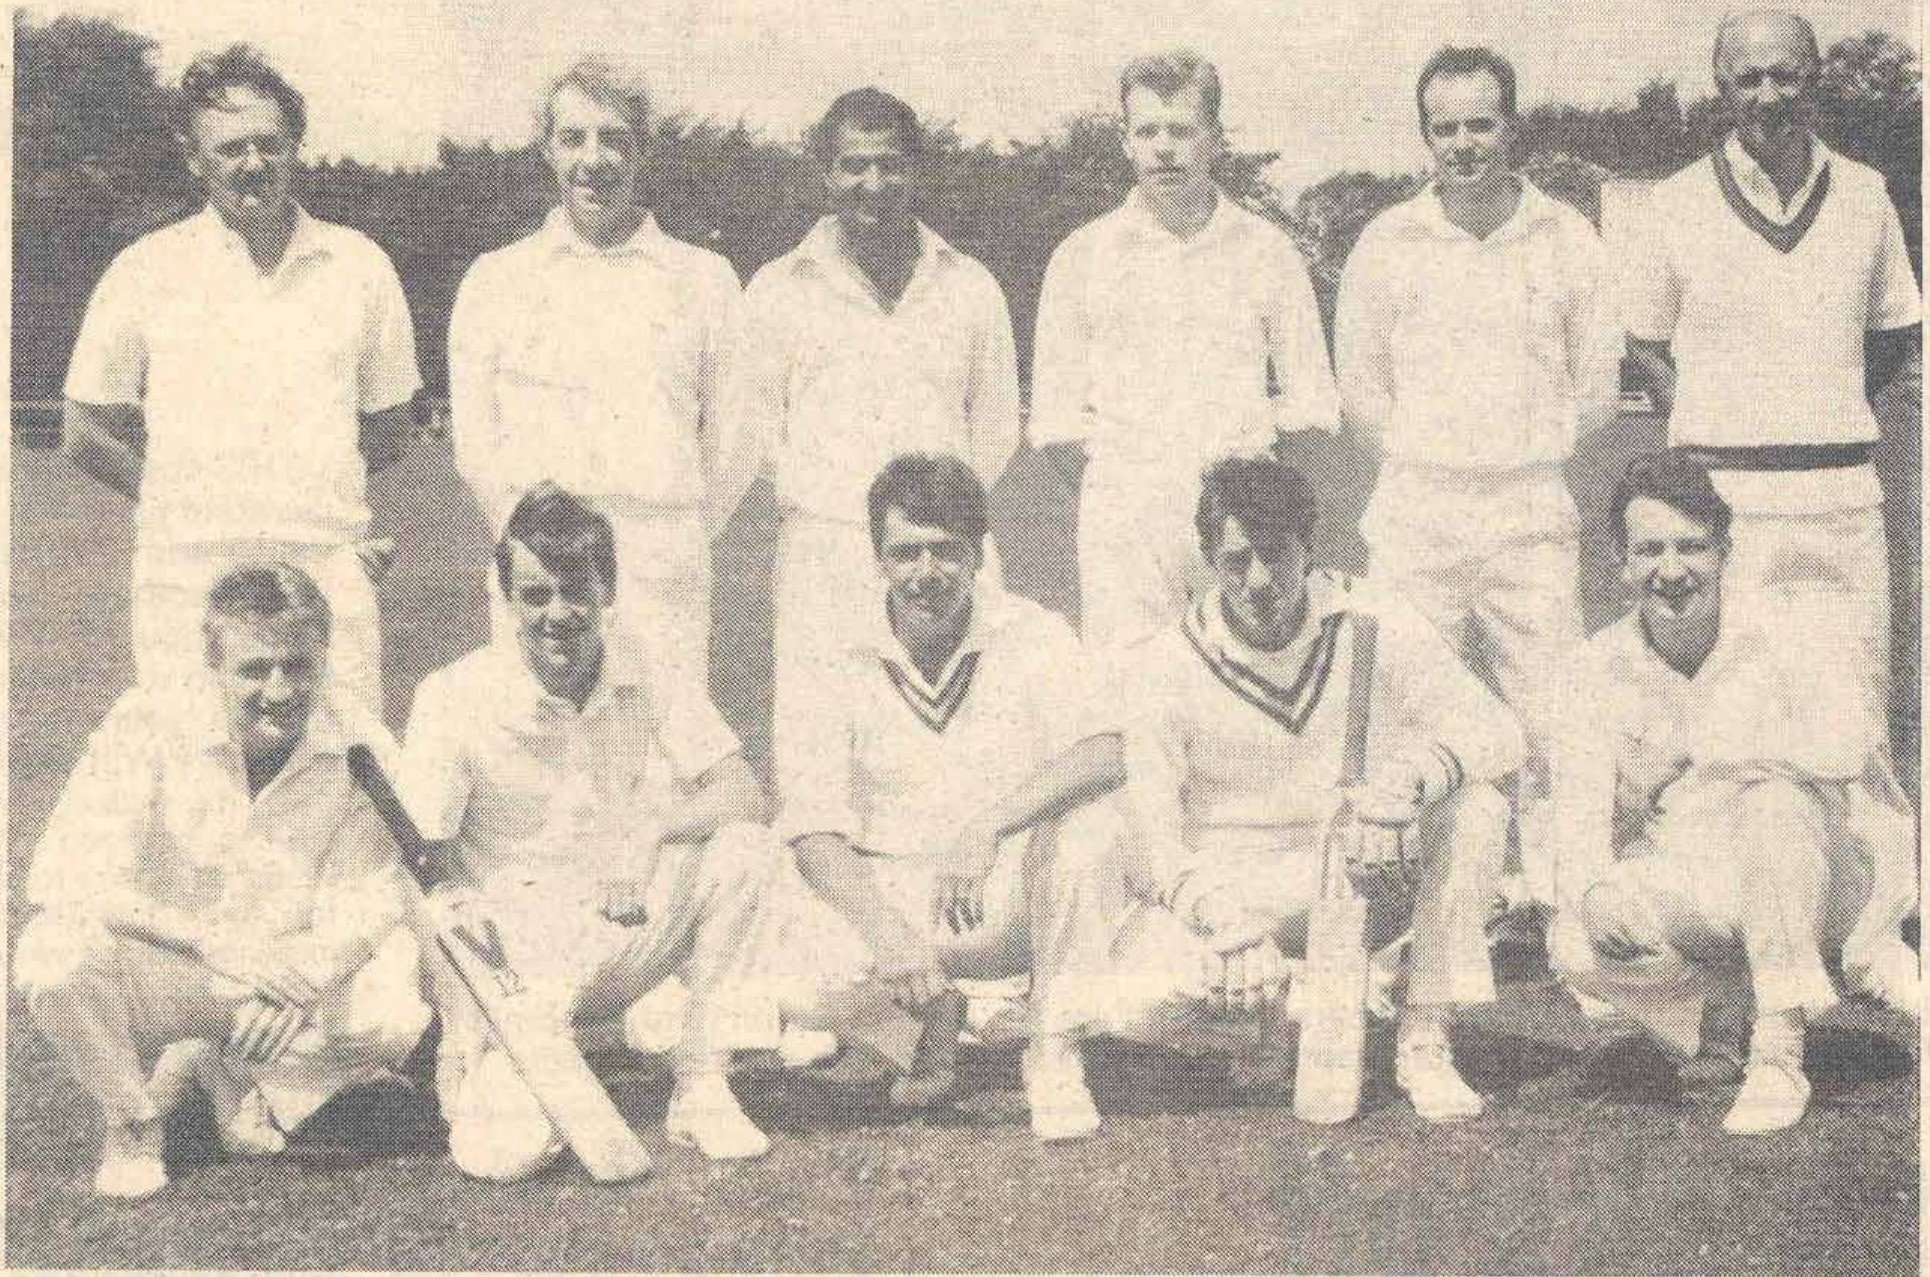

Bradford league division two challengers. Hartshead Moor — front: S. Mahboob, A. J. Bentley, P. Squire, D. Baldwin, L. Hanson. Back — I. McDougall, M. Baldwin, R. C. Thacker, R. T. Evans, Venkatramar, R. Harwood.

Hartshead Moor Cricket Club 1st XI pictured left to right: back - R. Hoyle, R. Bradley, M. Javed, M. Baldwin, S. Booth, R. Harwood. Front - I. Nottingham, A. Kellet, P. Squire (captain), J. Newsome, M. Walker.