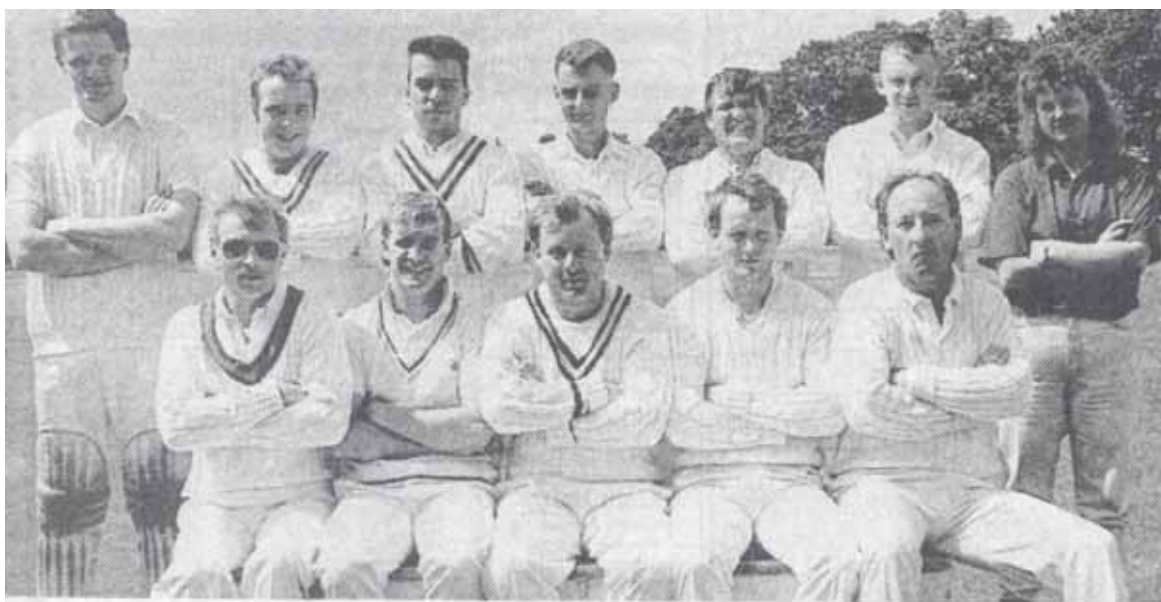

**Birstall Phoenix CC**

**Birstall Phoenix, members of the Dewsbury League. Back row, from left: Ian Tyson, Gary O'Regan Paul Cawtheray, Mark James, Alan Savage, Simon Wilson and Susan McAllister (scorer). Front David Kershaw, Paul Murphy, Mick Shaw (capt.), Mick Wilson and Stuart Oldfield**