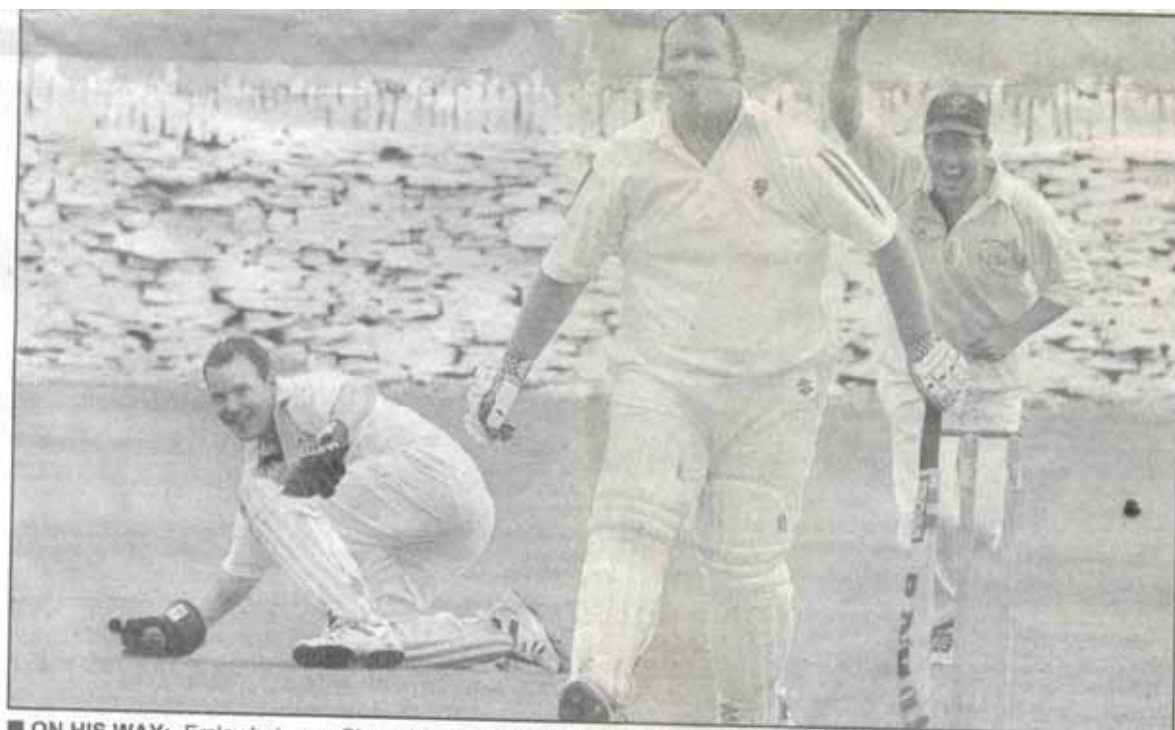

■ **ON HIS WAY:** Emley batsman Simon Lewis sets off back to the pavilion after edging to Westborough wicketkeeper Booth during the Allsop Cup semi-final at Thurstonland

(3401d/23a03)

Allsop final is Sykes Cup repeat

THIS season's Allsop Cup final is, coincidentally, a re-run of the first round of this season's Romida Sykes Cup.

Emley Clarence (who won that clash back in May) and Cumberworth both won their respective Allsop semis to set up another Cup repeat.

League leaders Cumberworth sailed to a 166-run win over Durkar in one semi-final at Penistone, but the second-placed club in the Premiership, Emley, had a much closer call against plucky Section A side Westborough, winning by just two runs in a thrilling finish.

Emley were bowled out for 148 by N Finnigan (6-56) and J Mitchell (4-85) with Jon Ken top-scoring with 34 and Lee Taylor adding 24.

But at 105-5, Westborough

By **DAVID LOCKWOOD**

with Finnigan having made 32, seemed set for victory until Lee came back at the end and struck with three late wickets to finish with five for 41 and pull the Dewsbury team up short.

At Penistone, James Bower (80) and Chris Kilner (57) put on 126 for the fifth wicket to hoist Cumberworth's total to a challenging 243-6 against their Section B opponents.

Durkar were soon in trouble when they replied, losing an incredible six wickets with the score standing on 34 as Richard Greaves and Martin Kilner ripped the underdogs apart.

Greaves finished with five for 17 and Kilner three for 16 as Durkar were shot out for 77.

CUMBERWORTH v DURKAR

CUMBERWORTH	
Hird c Townsend b Belk	37
Senior (Jas) c and b Goodison	16
Littlewood c Goodison b Belk	26
Senior (Jam) c Goodison b Belk	1
Bower b Pitchforth	60
Kilner (C) b Goodison	57
Kilner (M) not out	11
Buckley not out	6
Extras	9

45 overs Total (for 6) 243
Pitchforth 13-1-68-1, Goodison 12-3-56-2, Belk 7-1-30-3, Aris 7-1-34-0, Grace (Mat) 3-0-26-0, Grace (Mark) 3-0-25-0.

DURKAR

Machin b Greaves	12
Aris c and b Kilner	12
Grace (Mat) b Greaves	6
Goodison c Senior (Jam) b Kilner	1
Walker b Greaves	0
Townsend b Greaves	0
Grace (Mark) b Kilner	0
Lawley not out	33
Pitchforth b Greaves	0
Agui b Senior (G)	1
Belk lbw b Buckley	7
Extras	5

31.3 overs Total 77
Greaves 9-5-17-5, Kilner (M) 9-1-16-3, Senior (G) 5-0-16-1, Hird 3-1-5-0, Buckley 3-3-0-6-1, Littlewood 2-0-11-0.

EMLEY v WESTBOROUGH

EMLEY	
Sykes c Booth b Finnigan	8
Moones lbw b Finnigan	4
Lee b Mitchell	34
Lewis c Booth b Finnigan	2
Stratford (C) c Symond b Mitchell	12
Appllyard c Symond b Mitchell	12
Taylor b Mitchell	24
Raper c Symond b Finnigan	23
Wilson st Booth b Finnigan	15
Capewell not out	3
Stratford (D) c Dickinson b Finnigan	1
Extras	10

43.3 overs Total 148
Mitchell 22-4-85-4, Finnigan 21-3-8-56-6.

WESTBOROUGH

Mitchell c Wilson b Raper	8
Symond c Lewis b Taylor	9
Booth c Raper b Lee	21
Dary lbw b Taylor	13
Finnigan c Wilson b Lee	32
Dickinson b Stratford (D)	17
Lodge (Daz) c Raper b Lee	15
Lodge (D) b Lee	1
Habergham not out	12
Mitchell b Lee	0
Wilkinson not out	4
Extras	14