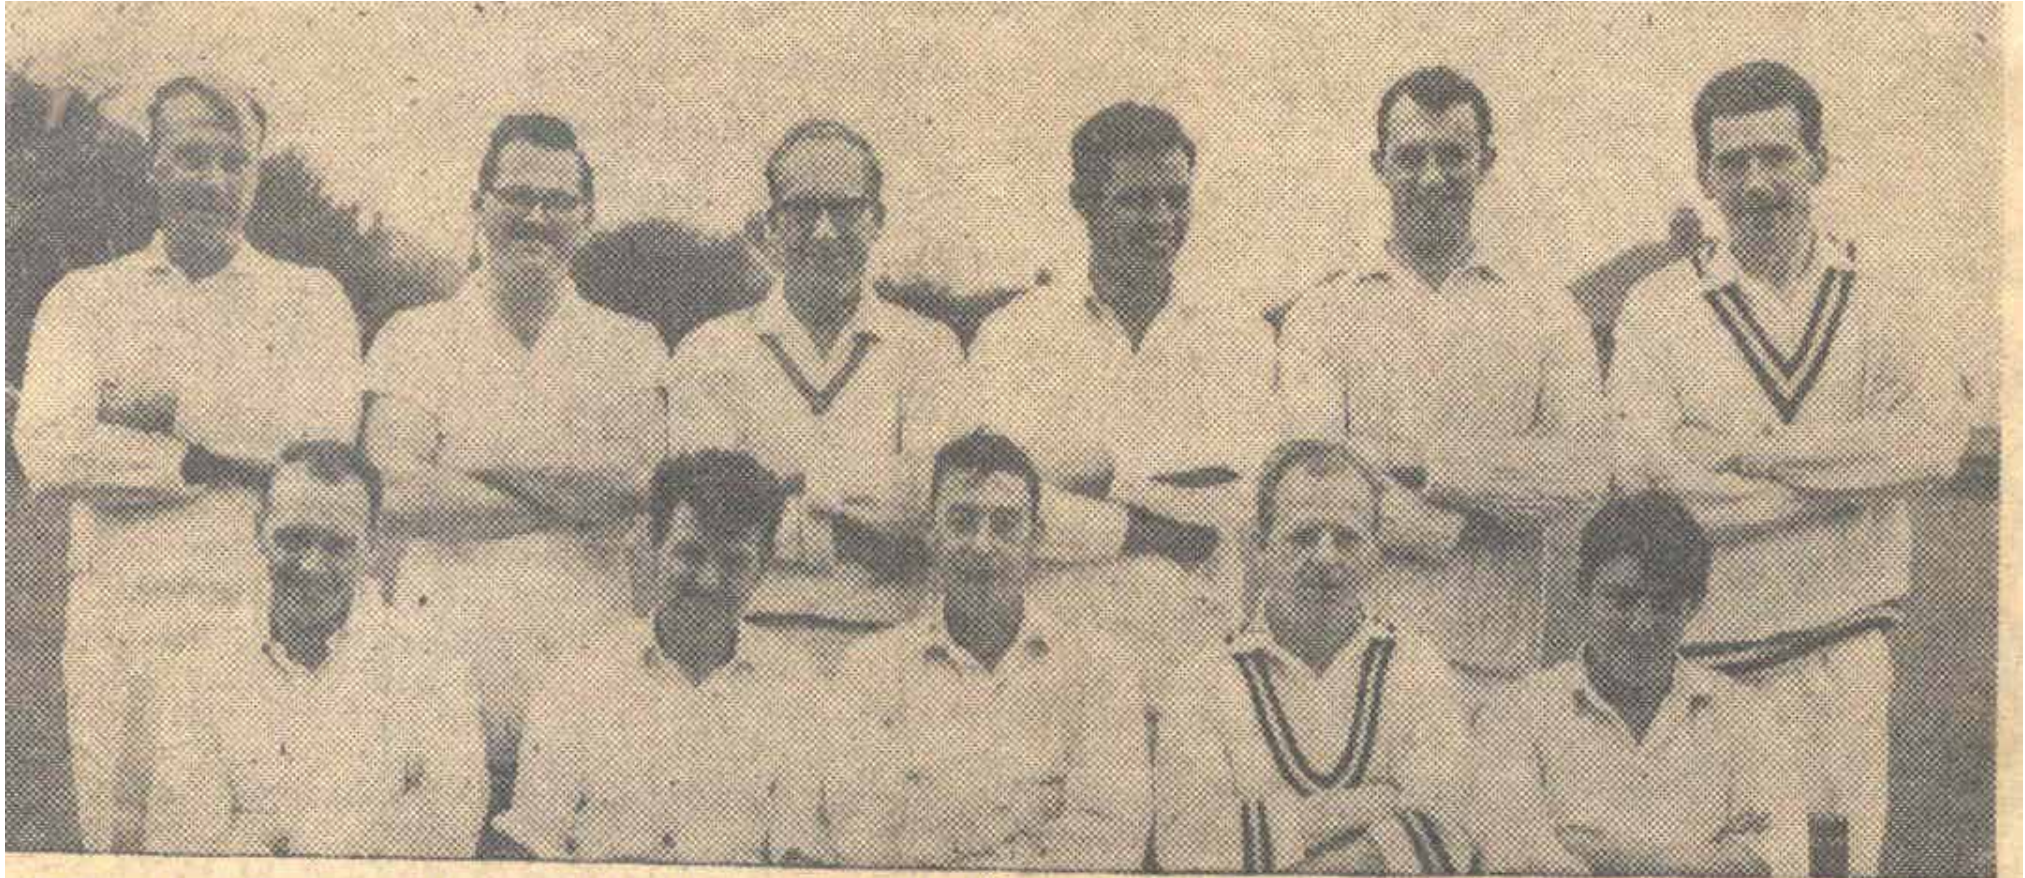

1963 1<sup>st</sup> XI

MIRFIELD PARISH C.C.C. 1<sup>st</sup> XI 1963.

1960s – undated

**THE MIRFIELD PARISH CHURCH TEAM WHICH LOST CROWTHER CUP FINAL AT HANGING HEATON. LEFT TO RIGHT (BACK ROW), S. SMITH, K. WICKS, W. HIRST, G. NEWTON, D. LAYCOCK, K. JOWETT. FRONT, A. SMITH, A. JOY, C. FRETWELL (CAPTAIN), A. LUMB, H. FRETWELL. MIRFIELD P.C. LEAD THE DEWSBURY AND DISTRICT LEAGUE TABLE.**