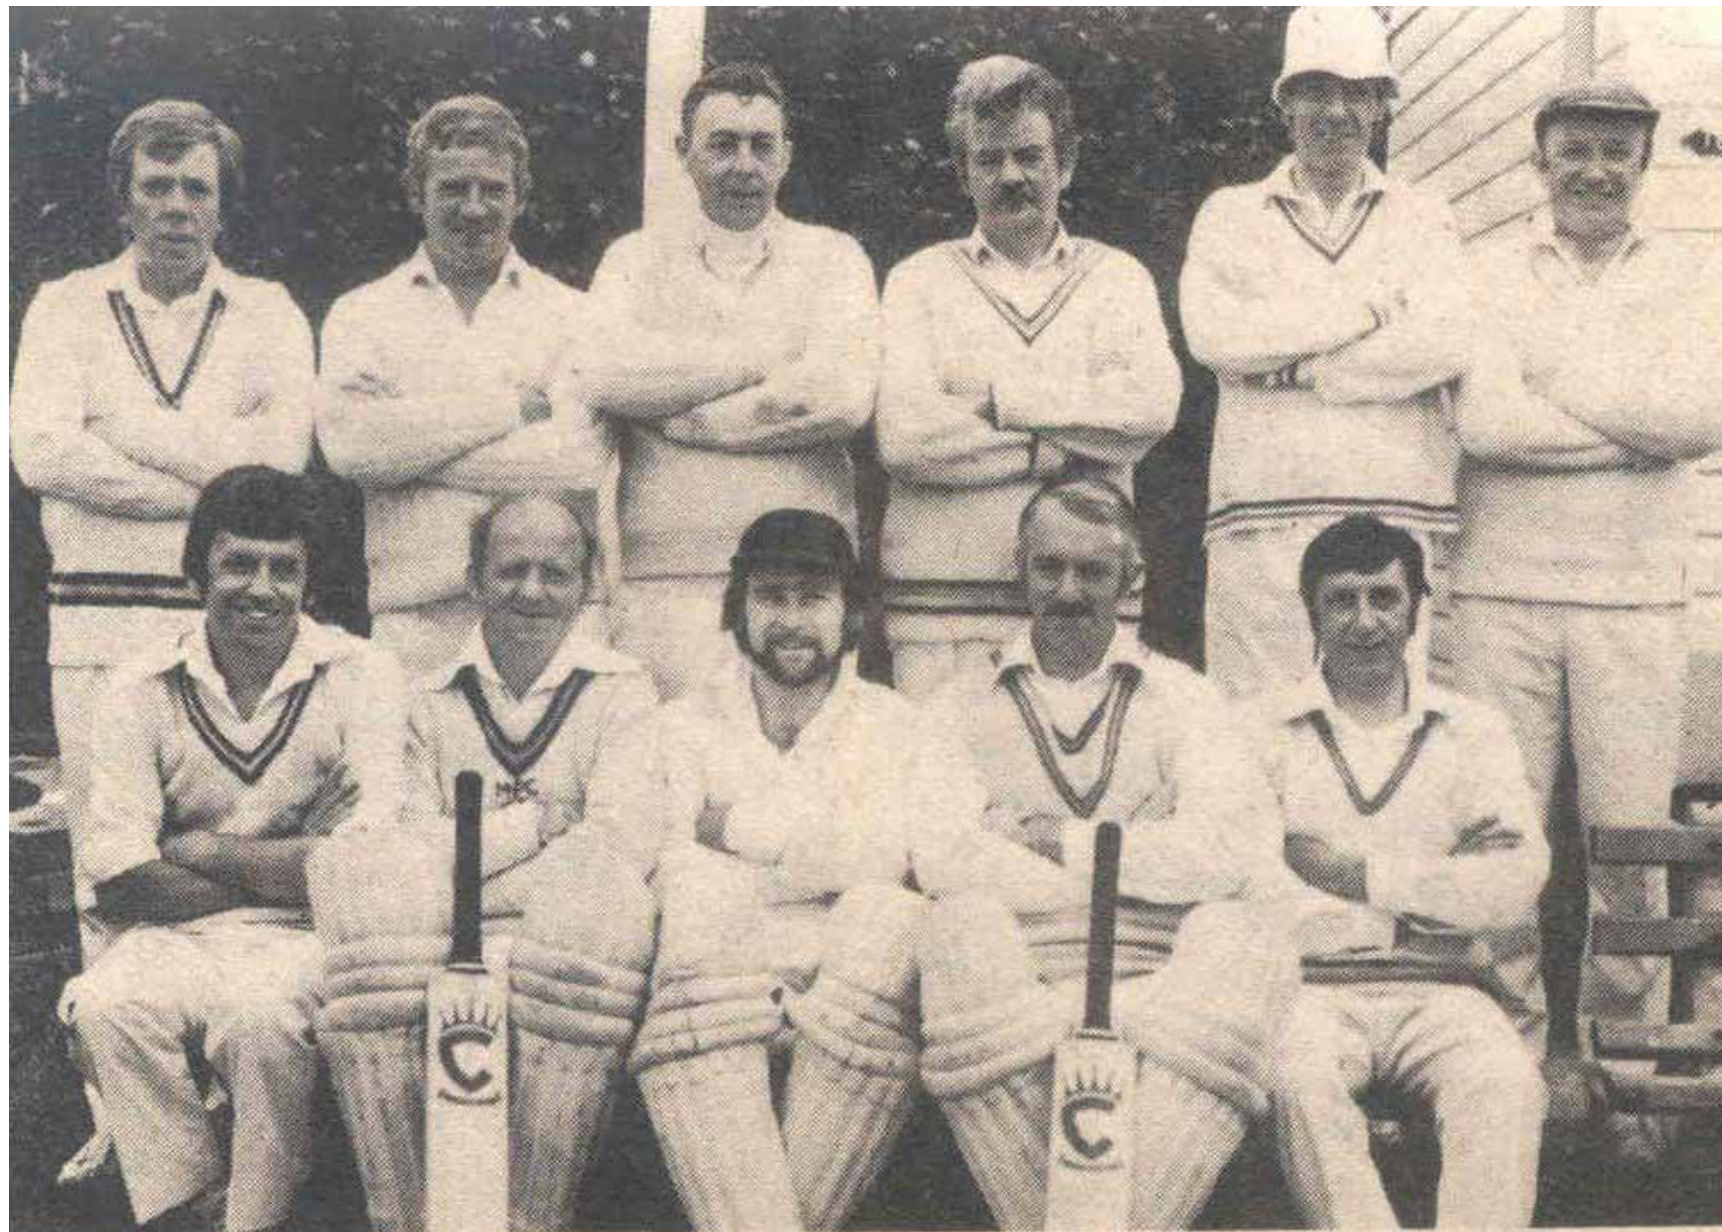

Sheard Cup Final – undated

Captains of Lidget Green CC, Steve Mitchell, and Mirfield Parish Cavaliers, Colin Fretwell with the Cleckheaton Motors Trophy at the Sunday Cricket League Final at Hartshead Moor CC.