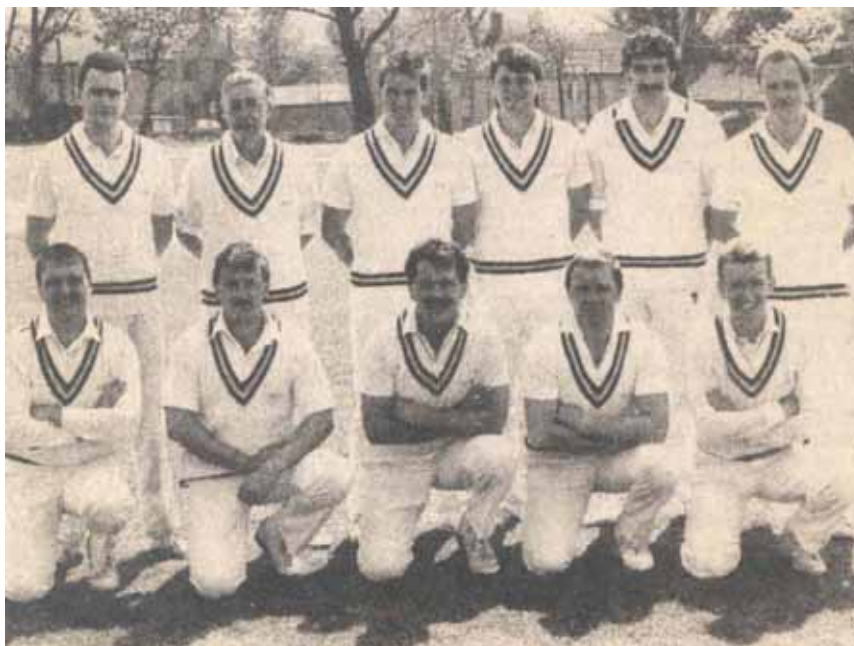

To that end they have recruited Sean Twohig from Gomersal to take over behind the stumps and stiffen the batting after a successful winter helping Liversedge FC win promotion, experienced seam bowler Steve Winn from Scholes and Alan Baxter (Heckmondwike) who is expected to strengthen the batting.

"Steve will really strengthen the bowling because he is so accurate", said secretary Arthur Ledgard. "We shall lack Bob Hirst for much of the season because of a knee operation but we are going to be very competitive and a side that has to be beaten.

"I am sure we shall be the best side in the division of those who have not forked out a penny. If we perform to the best of our ability we can be up there".

Many experts will be watching the form of Russell Clarke, who had such an exciting season scoring 861 runs at 53.81 since moving from Heckmondwike.

Veteran spinner Colin Fretwell, 47 wickets, will again be a key member of the attack. It is hoped that Nathan Graham, who already has three second team centuries behind him, and won the Joe Lumb best player of 1988 award, will develop into a regular first-teamer. After his impressive RL debut for Dewsbury in their last-match win over Sheffield the future is full of promise for the 17-year-old.

Fears that there will be no local derby after Mirfield's promotion were quickly dispelled when they were paired to meet in the Jack Hampshire at Dunbottle Lane on May 28.

MIRFIELD PARISH CAVALIERS. Left to right. Front: A Squires, P Fretwell, K Wharton, captain, A Baxter, S Twohig. Back: M Pollard, C Fretwell, R Clarke, R Ward, P Geering, S Winn (0705/1).