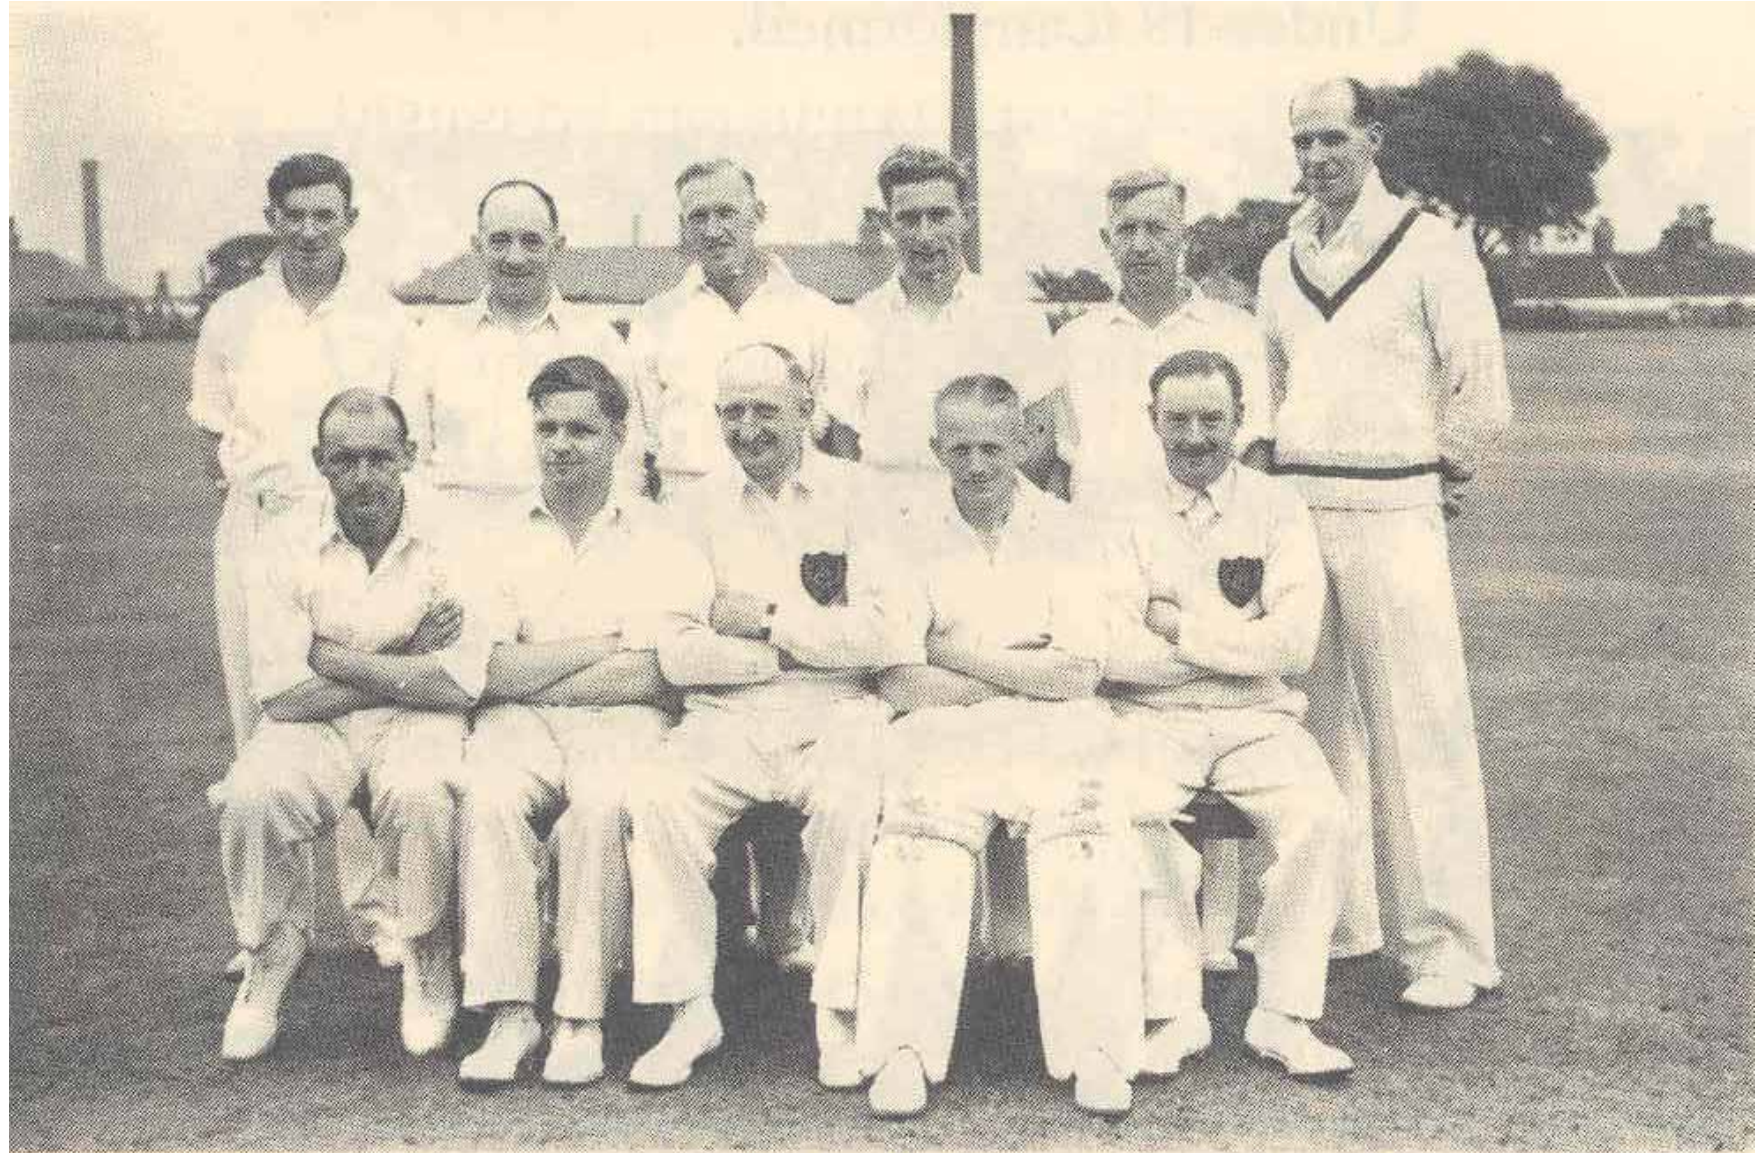

1953

J. Corboy, B. Midgley, F. Wade, W. Thomas, J. Wade, R. Banham
G. Woodhead, J. Bedford, H. V. Boardall, L. Summerscales, A. Briggs.

PARISH CUP FINAL v COPLEY 1953