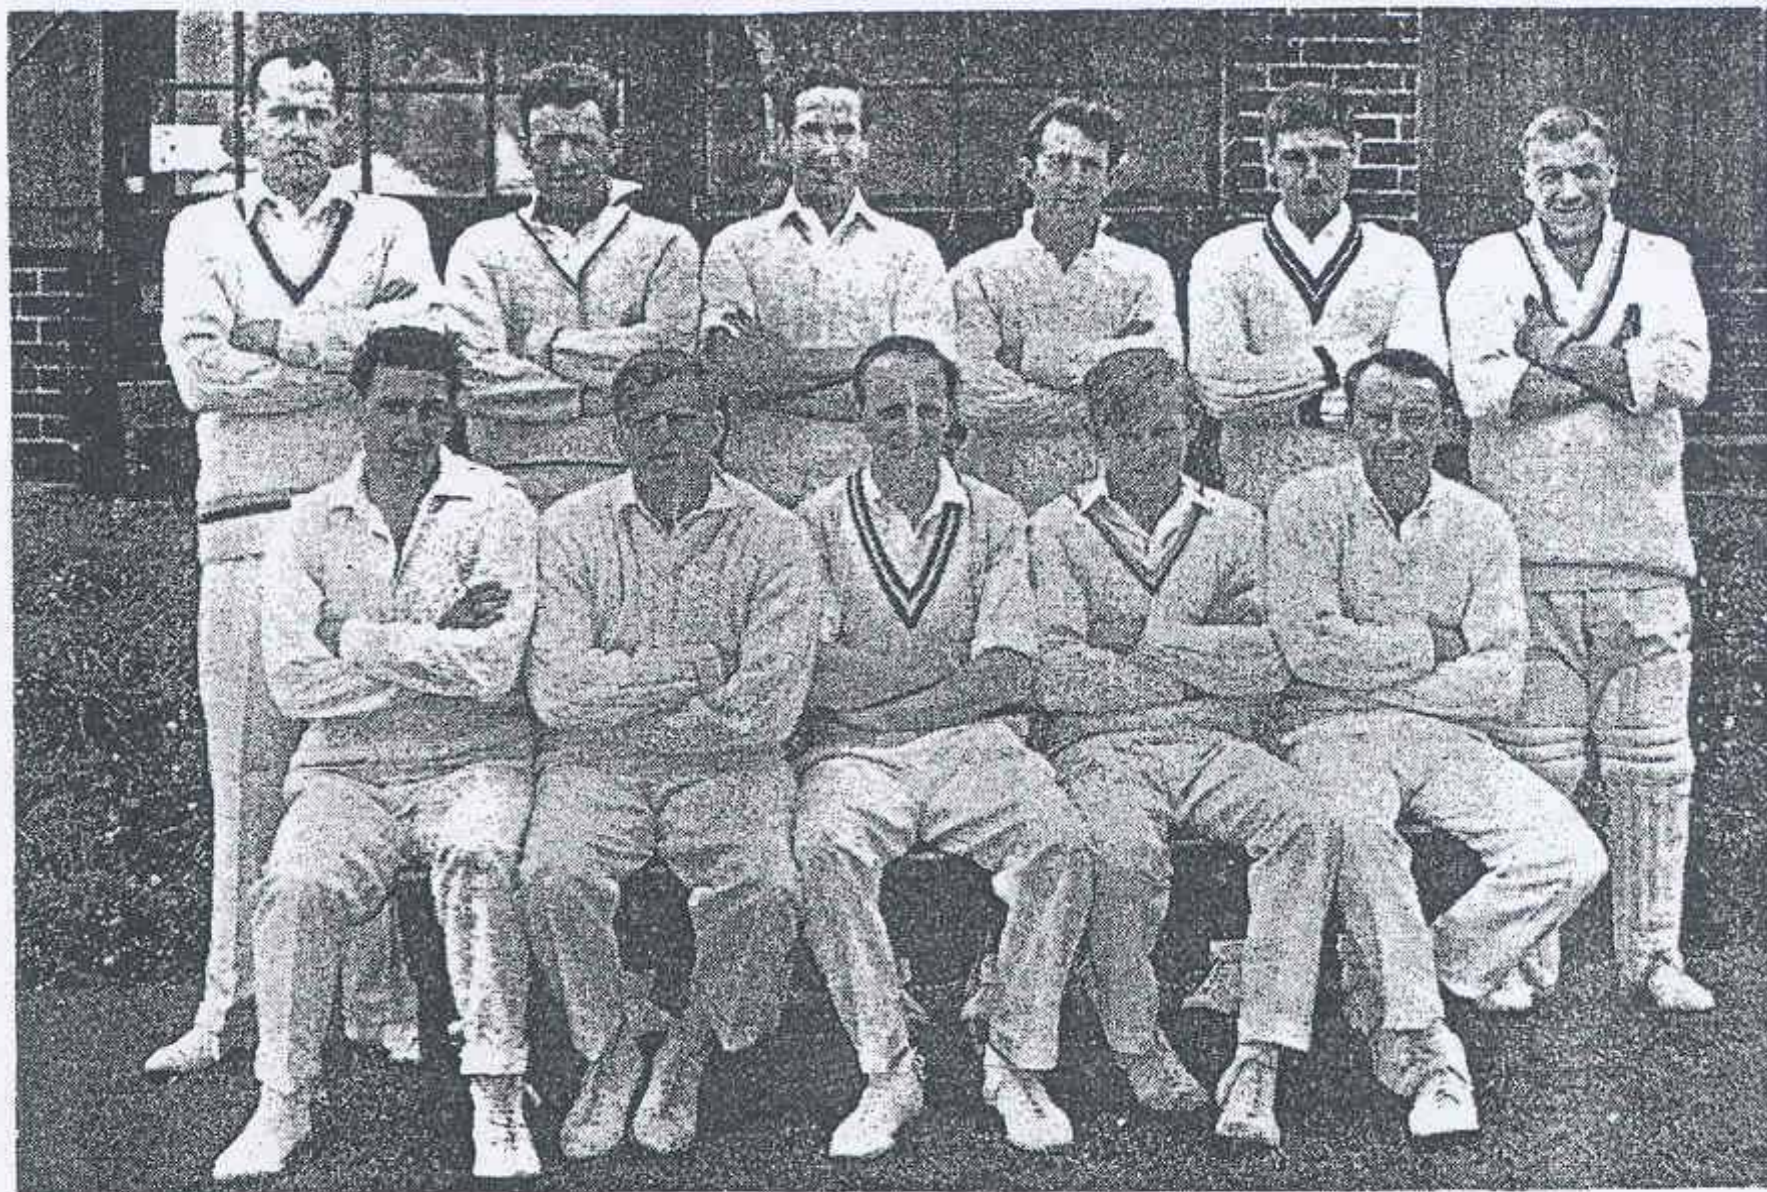

1966

A recent picture of the Lightcliffe cricket XI taken by the Bradford Bystander photographer Gordon Hodgson.