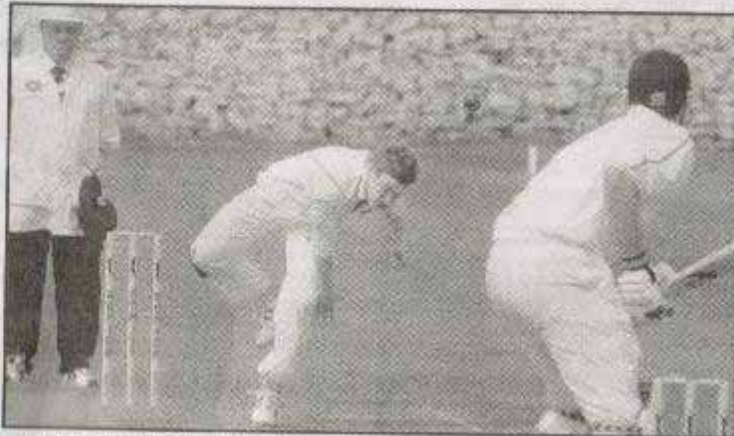

Cameron is

By **DAVID LOCKWOOD**
Sports Reporter

CAMERON CROSS ran amok for Slaithwaite at Paddock in one of the best performances in the Drakes League Conference.

The 25-year-old New Zealander helped himself to nine sixes and 12 fours in an unbeaten 140 as Slaithwaite smashed the day's top score — and probably one of the highest of the season — making 336-3.

Slaithwaite's cricket chairman, Chris Payne, who watched Cross's knock from the sidelines after falling himself cheaply, said: "Cameron was delighted to have got off to such a positive start in his Drakes League career, and we were all very pleased for him.

"But it was a knock very much out of character, because he is naturally a cautious batsman."

There was not much caution to his introduction into this match however, as his first four scoring strokes were all sixes!

"He hammered five sixes in his first 36 runs, and virtually all of his big boundaries came on the way to his century, as he helped himself to a lot of short pitched bowling which all ended up down the railway cutting."

Indeed at one time Paddock skipper Mark Turner said they

New Kiwi makes his mark as Slaithwaite scorch to victory

■ **LETTING FLY:** Elland paceman Danny Rhodes whips down a delivery during the top-flight clash against Meltham. (1695-15-06)

had used NINE balls throughout the duration of the match.

So many went over the top wall onto the railway lines that railway police apparently appeared on the scene to warn off the kids from retrieving them because of the danger from trains.

"It was Cameron's first proper innings, after last week's rain-affected run dash, and was a

great effort from him on his first season in the UK," added Payne.

Cross, is the younger brother of Steve Cross, who played at Kirkburton back in 1998, and comes from the Naenae club in Wellington.

He was not the only Slaithwaite batsman in the runs however, as skipper Dave Dove opened with 59, while Matt Garrety also

blasted six sixes in an unbeaten 80, putting on 173 with Cross in an unbroken fourth wicket stand.

Paddock did not help their own cause however, with no fewer than eight dropped catches.

Promising Slaithwaite pace bowler Chris Kilner then stepped in with five for 31 to knock the West View Rise men over for 84 in reply.

However, the biggest knock of the day — and the biggest since Brandon Nash blasted 235 two seasons back in the Sykes Cup — was Vikram Rathour's 234 for Linthwaite at Clayton West.

The former Indian Test player eclipsed his own previous best double double hundreds, made for Broad Oak in 2003, when he scored 217 and 202.

Taking advantage of a short Clayton boundary (and three dropped chances), Rathour belted an incredible 27 sixes, before he was dismissed in the 47th over.

His 234 equalled Atul Bedade's knock in 2002, but was some way behind the League record, which still stands to Shahid Nawaz who