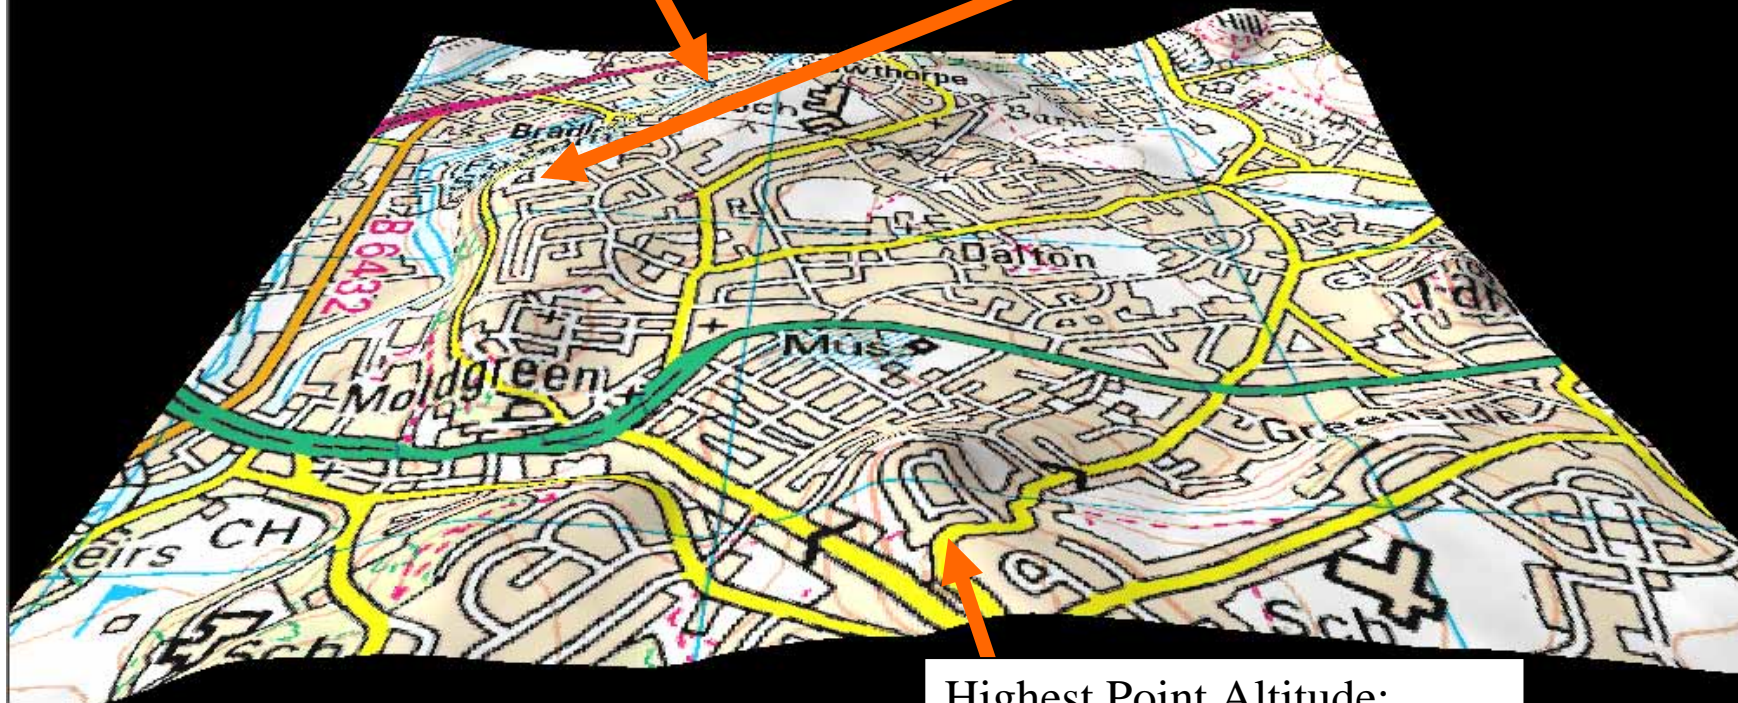

3D Map Showing Dalton Cricket Ground and Surrounding Areas

Lowest Point Altitude:
55 Metres / 180 Feet above
sea level.

Cricket Ground Altitude:
125 Metres / 410 Feet above
sea level.

Highest Point Altitude:
159 Metres / 522 Feet above
sea level.

Aerial Photograph of the Area Shown on the 3D Map

Lowest
Point

Cricket
Ground

Highest Point (Just
off picture).