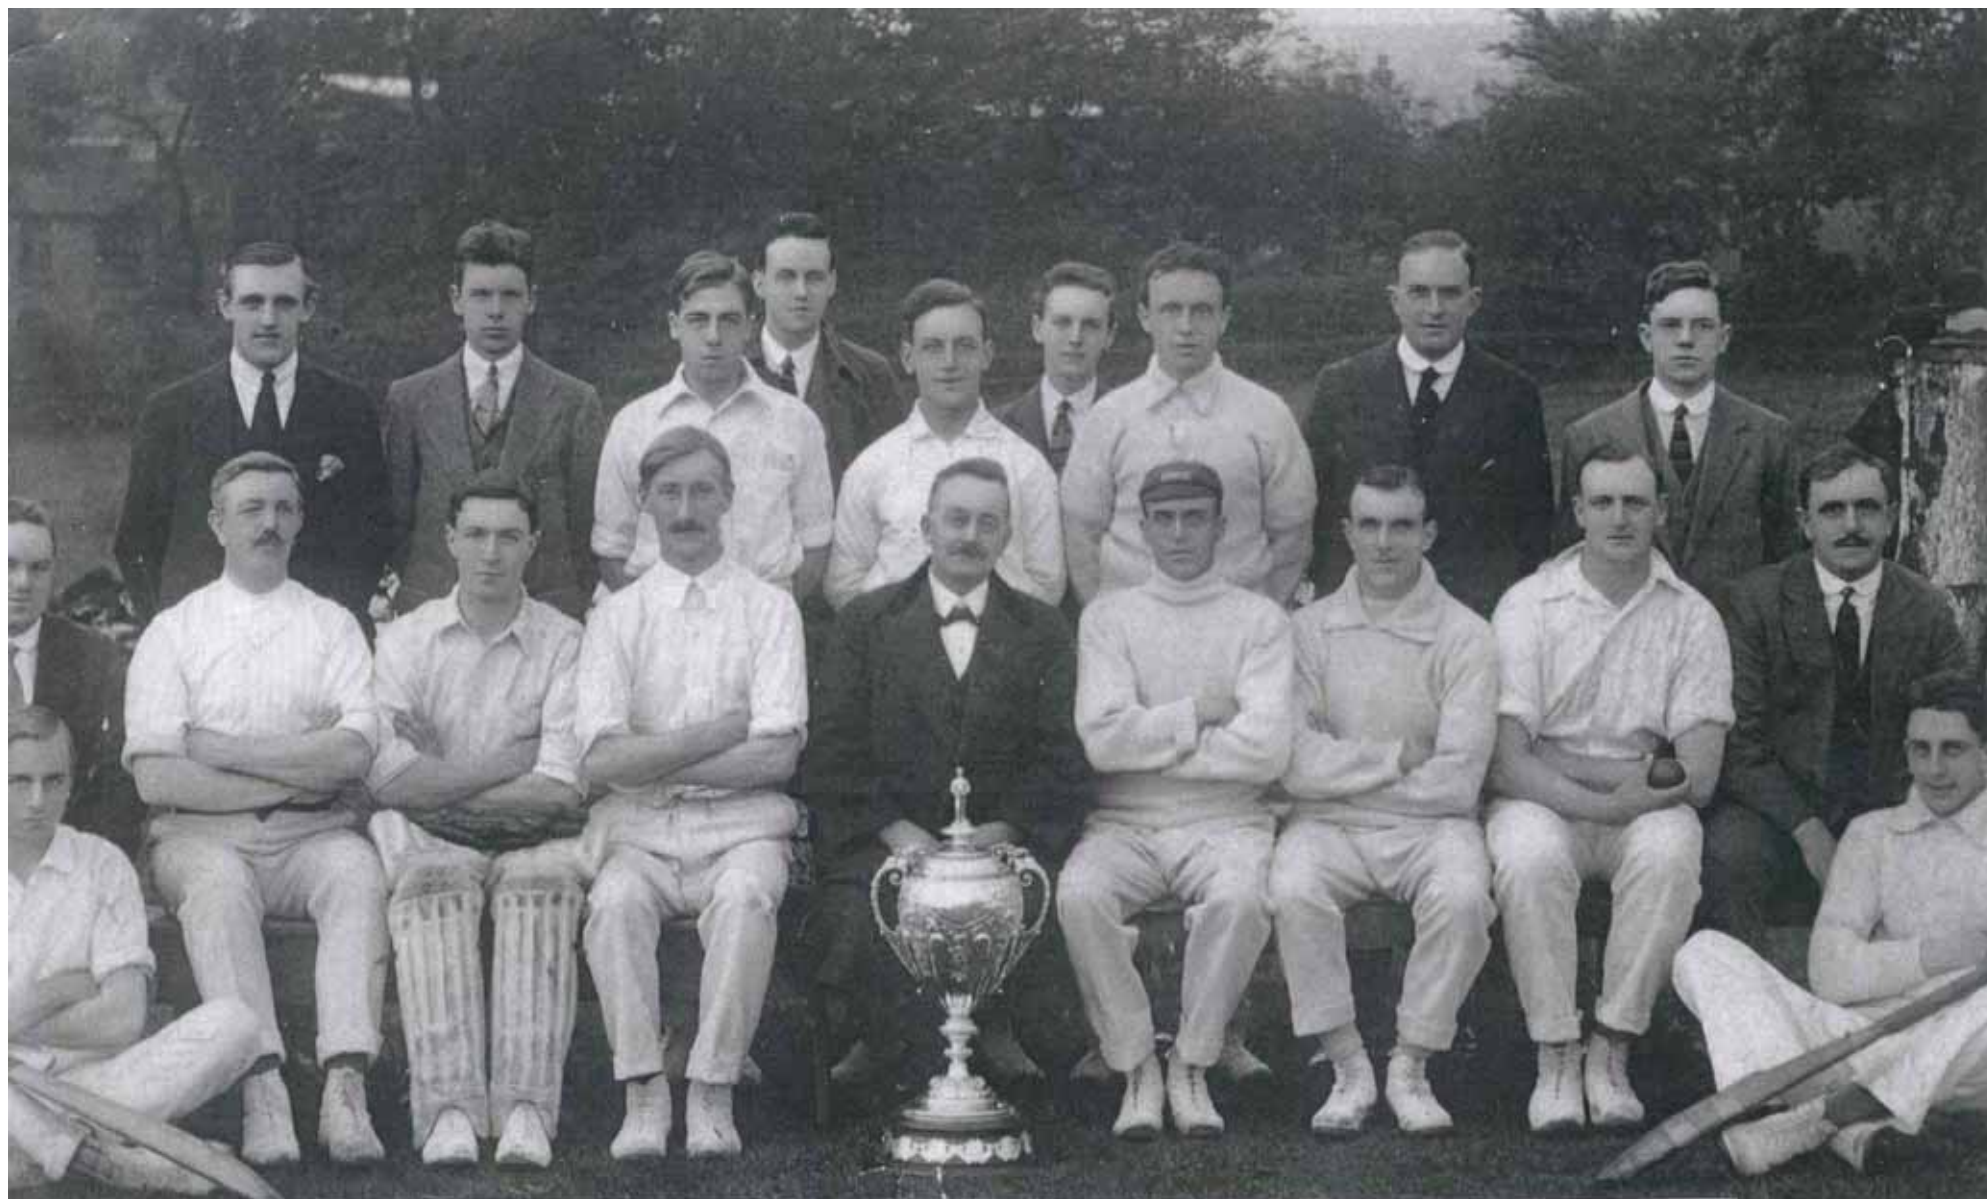

# Honley Wesleyan CC

Played in the Huddersfield & District Association in the early twentieth century.

**HONLEY WESLEYANS C.C. 1903  
HUDDERSFIELD JUNIOR LEAGUE CHAMPIONS**

**Back: F.OLDFIELD, A.LITTLEWOOD, T.THORNTON, C.E.THORNTON, F.EASTWOOD (President)  
E.LINDLEY, T.BOOTHROYD, C.LEE, W.SHAW, T.COLDWELL,  
Middle: F.MARSHALL, W.JACKSON, A.BOOTHROYD, W.H.THORNTON, J.THORNTON,  
Front: G.THORNTON, A.PRESTON, E.THORNTON.**

**HONLEY WESLEYANS C.C. 1908**  
**THE ASSOCIATION LEAGUE CHAMPIONS AND LUMB CUP WINNERS**  
FarBack: T.THORNTON, F.OLDFIELD, A.FOTHERGILL,  
Back: L.FRANCE, A.FOX, A.PRESTON, F.MARSHALL, E.LINDLEY, W.H.THORNTON,  
C.E.THORNTON, A.LITTLEWOOD  
Sat: E.THORNTON, W.JACKSON, F.EASTWOOD (President) A.BOOTHROYD, T.BOOTHROYD,  
Front: G.THORNTON, E.FOTHERGILL.