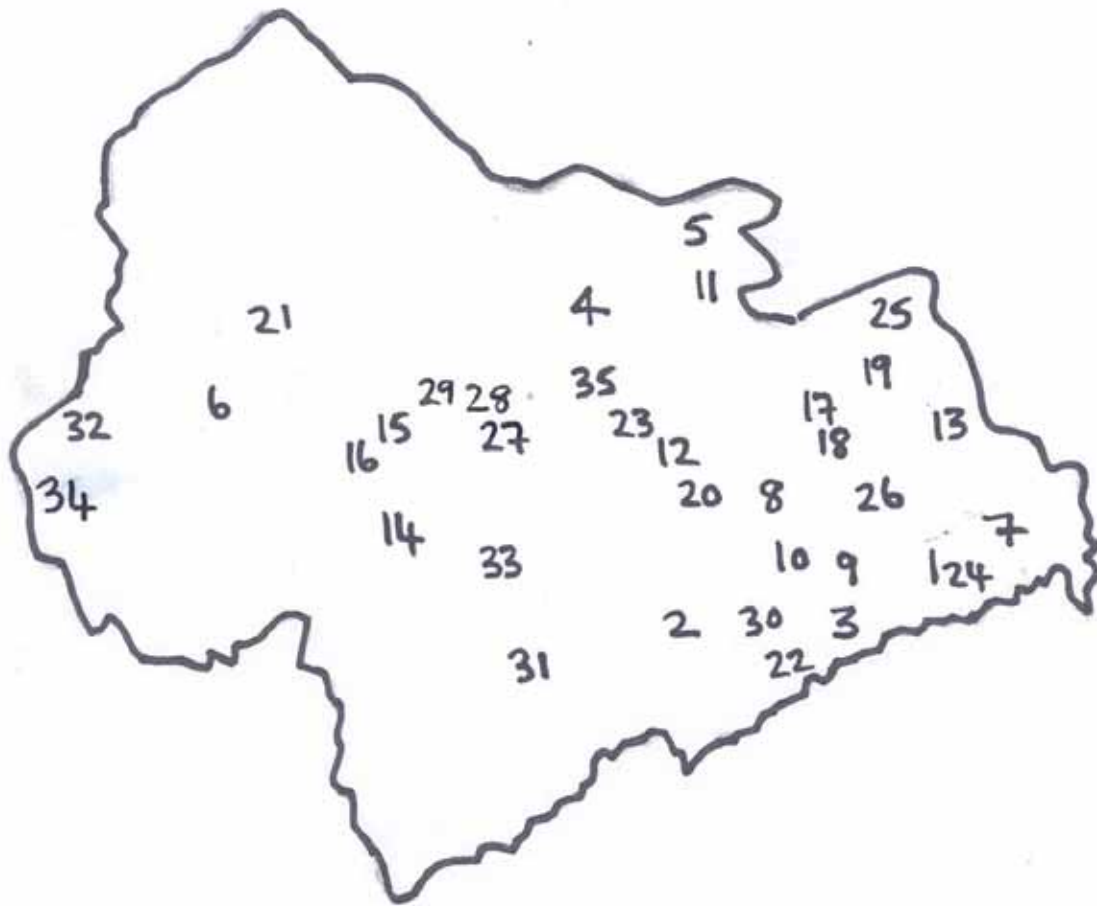

## Cricket clubs in Calderdale, 2005

### KEY

- |   |   |
|---|---|
| 1. Badger Hill CC                             | 18. Northowram Hedge Top CC               |
| 2. Barkisland CC                              | 19. Norwood Green CC                      |
| 3. Blackley CC                                | 20. Old Crossleyans CC                    |
| 4. Booth CC                                   | 21. Old Town CC                           |
| 5. Bradshaw CC                                | 22. Outlane CC                            |
| 6. Bridgeholme CC                             | 23. Queens Road Muslims CC                |
| 7. Brighouse CC                               | 24. Rastrick CC                           |
| 8. Copley CC                                  | 25. Shelf CC                              |
| 9. Elland CC                                  | 26. Southowram CC                         |
| 10. Greetland CC                              | 27. Sowerby Bridge CC                     |
| 11. Illingworth CC                            | 28. Sowerby Bridge Church<br>Institute CC |
| 12. King Cross CC                             | 29. Sowerby St. Peter's CC                |
| 13. Lightcliffe CC                            | 30. Stainland CC                          |
| 14. Luddendenfoot CC                          | 31. Stones CC                             |
| 15. Mytholmroyd CC                            | 32. Todmorden CC                          |
| 16. Mytholmroyd Methodists CC<br>/ Halifax CC | 33. Triangle CC                           |
| 17. Northowram Fields CC                      | 34. Walsden CC                            |
|   | 35. Warley CC                             |