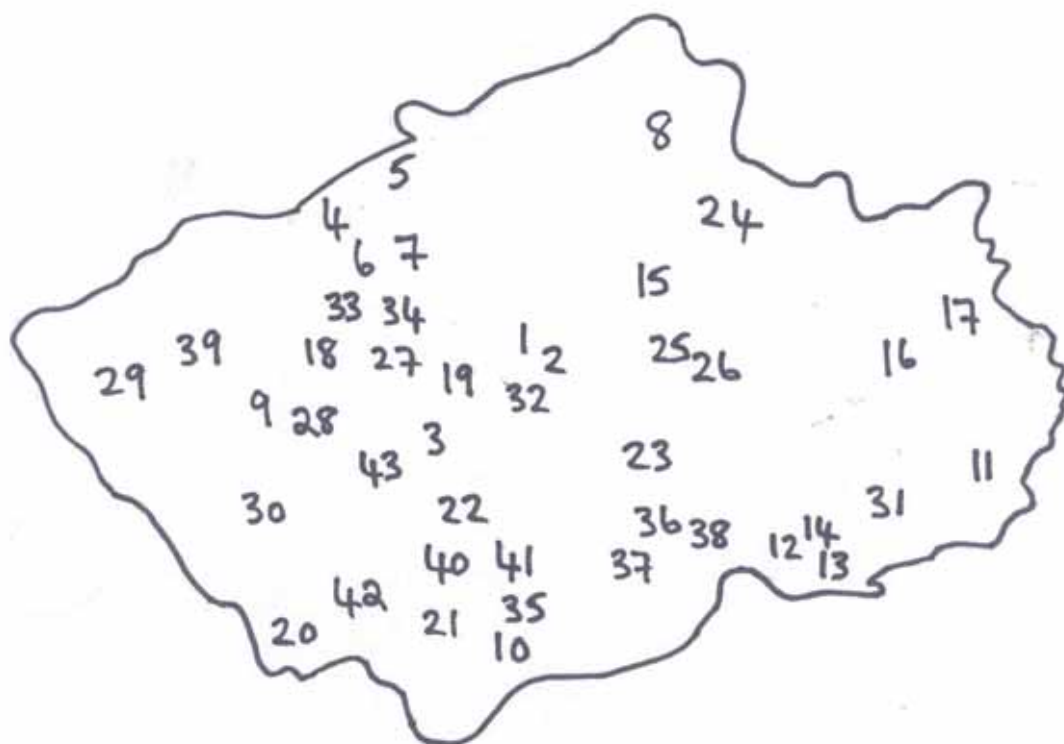

## Cricket clubs in South Kirklees, 2005

### KEY

- |                             |                           |
|-----------------------------|---------------------------|
| 1. Almondbury CC            | 23. Kirkburton CC         |
| 2. Almondbury Wesleyans CC  | 24. Kirkheaton CC         |
| 3. Armitage Bridge CC       | 25. Lascelles Hall CC     |
| 4. Augustinians CC          | 26. Lepton Highlanders CC |
| 5. Birchencliffe CC         | 27. Leymoor CC            |
| 6. Birkby FMA CC            | 28. Linthwaite CC         |
| 7. Birkby Nuffield CC       | 29. Marsden CC            |
| 8. Bradley & Colnebridge CC | 30. Meltham CC            |
| 9. Broad Oak CC             | 31. Nortonthorpe CC       |
| 10. Cartworth Moor CC       | 32. Old Almondburians CC  |
| 11. Clayton West CC         | 33. Paddock CC            |
| 12. Cumberworth United CC   | 34. Primrose Hill CC      |
| 13. Denby CC                | 35. Scholes CC            |
| 14. Denby Dale CC           | 36. Shelley CC            |
| 15. Edgerton CC             | 37. Shepley CC            |
| 16. Emley CC                | 38. Skelmanthorpe CC      |
| 17. Flockton CC             | 39. Slaithwaite CC        |
| 18. Golcar CC               | 40. Thongsbridge CC       |
| 19. Hall Bower CC           | 41. Thurstonland CC       |
| 20. Holmbridge CC           | 42. Upperthong CC         |
| 21. Holmfirth CC            | 43. Woodfield Park CC     |
| 22. Honley CC               |                           |