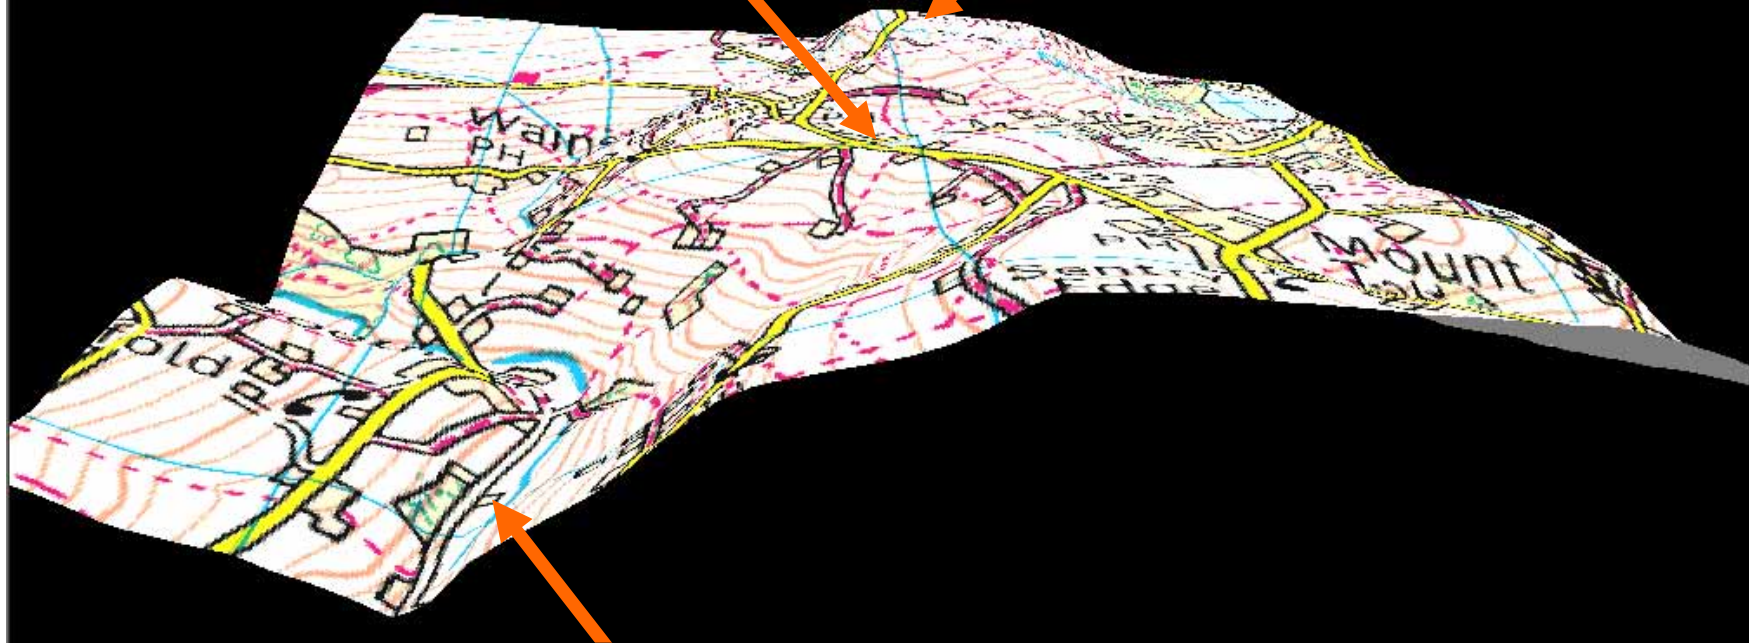

## 3D Map Showing Wainstalls Cricket Ground and the Surrounding Area

Cricket Ground  
Altitude: 308  
Metres / 1010 Feet  
Above Sea Level.

Highest Point  
Altitude: 371  
Metres / 1217 Feet  
Above Sea Level.

Lowest Point Altitude: 132 Metres  
/ 433 Feet Above Sea Level.

## Aerial Photograph of the Area Shown on the 3D Map