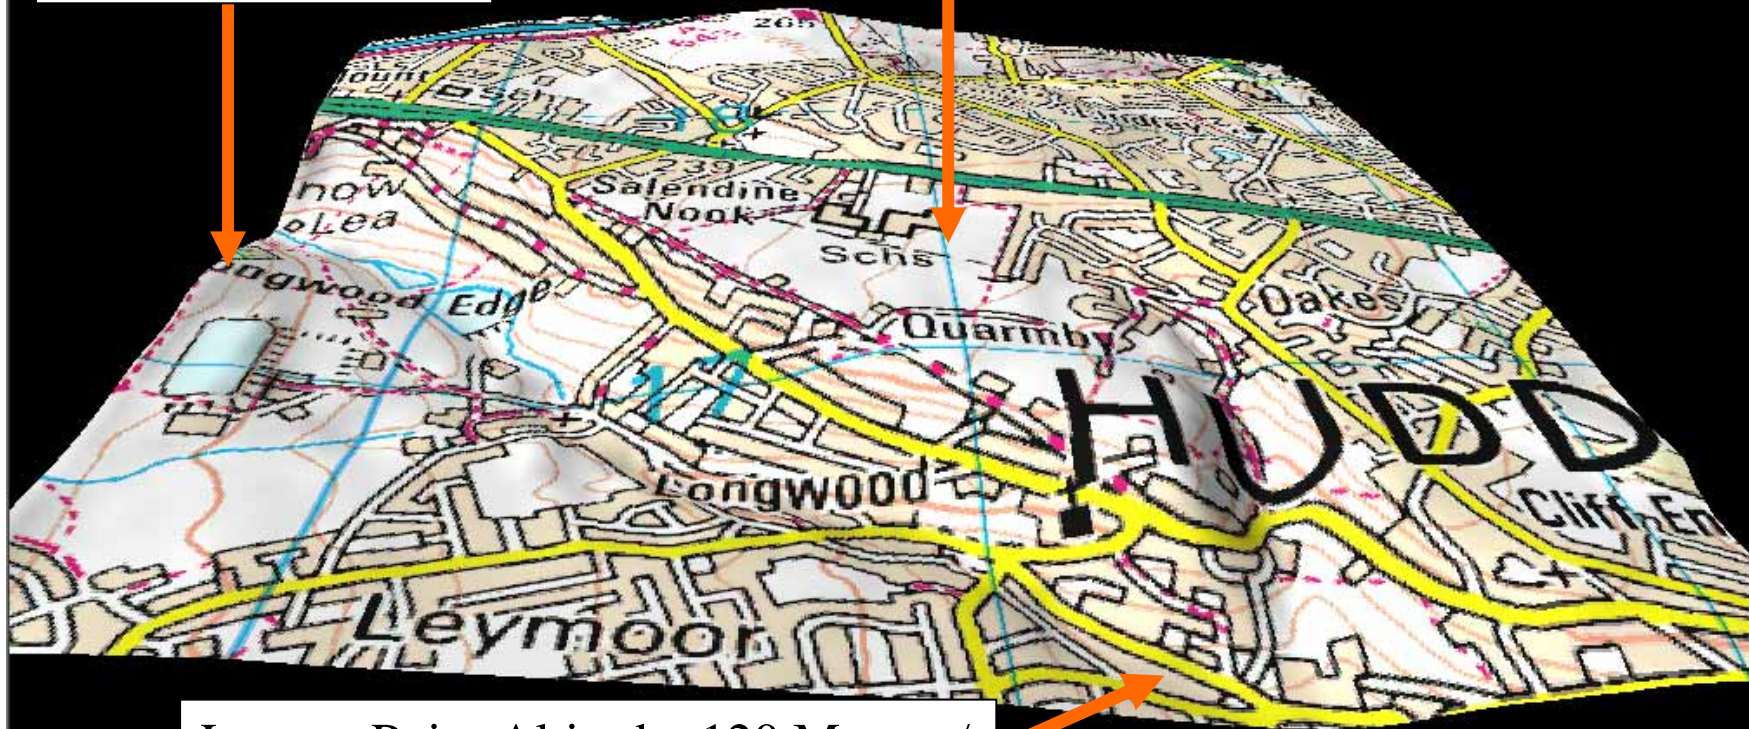

3D Map Showing SNOB Cricket Ground and the Surrounding Area

Highest Point
Altitude: 221
Metres / 725 Feet
Above Sea Level.

Cricket Ground
Altitude: 236
Metres / 774 Feet
Above Sea Level.

Lowest Point Altitude: 120 Metres /
394 Feet Above Sea Level.

Aerial Photograph of the Area Shown on the 3D Map