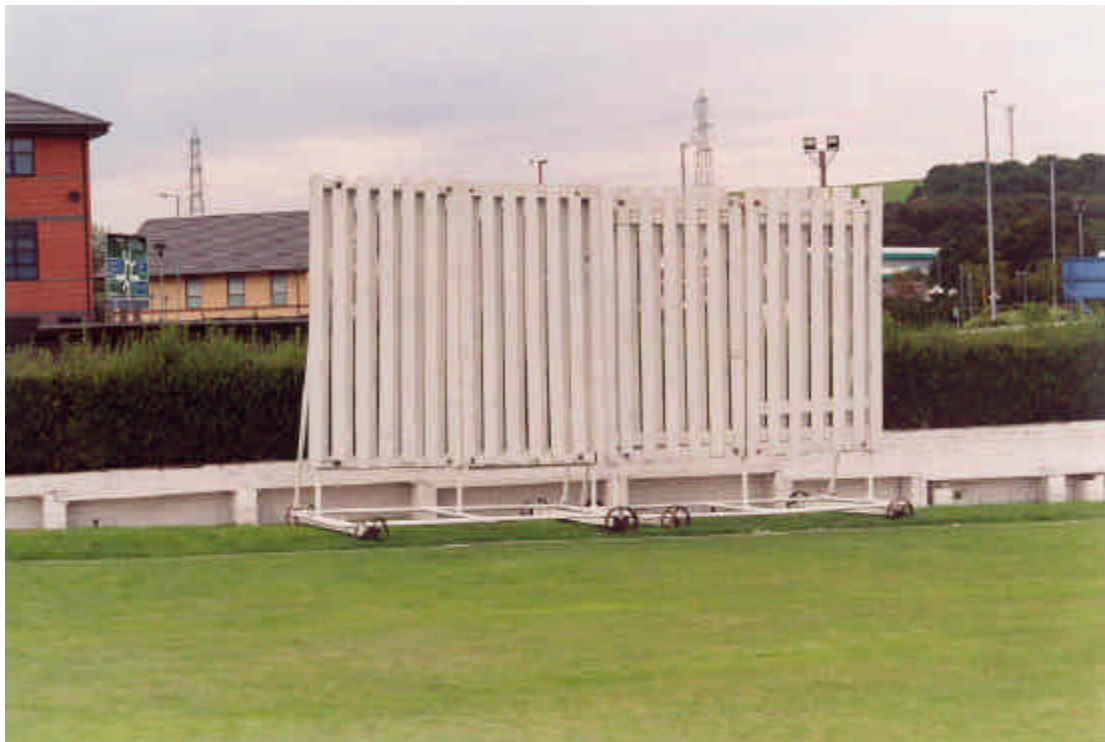

# WELCOME TO MOOR END

Cleckheaton Cricket Club, together with Cleckheaton Rugby and Bowling clubs, form Cleckheaton Sports Club at Moor End.

Cleckheaton Sports Club can be reached by the M62. It is located just off the busy roundabout at Chain Bar.

It acts as Cleckheaton's Rugby Union headquarters as well.

The scoreboard is an important place...

...and the sightscreens help the batsmen to 'see' the ball better.

The pavilion is located adjacent to the bowling green, and is extremely welcoming, with a large, spacious bar.