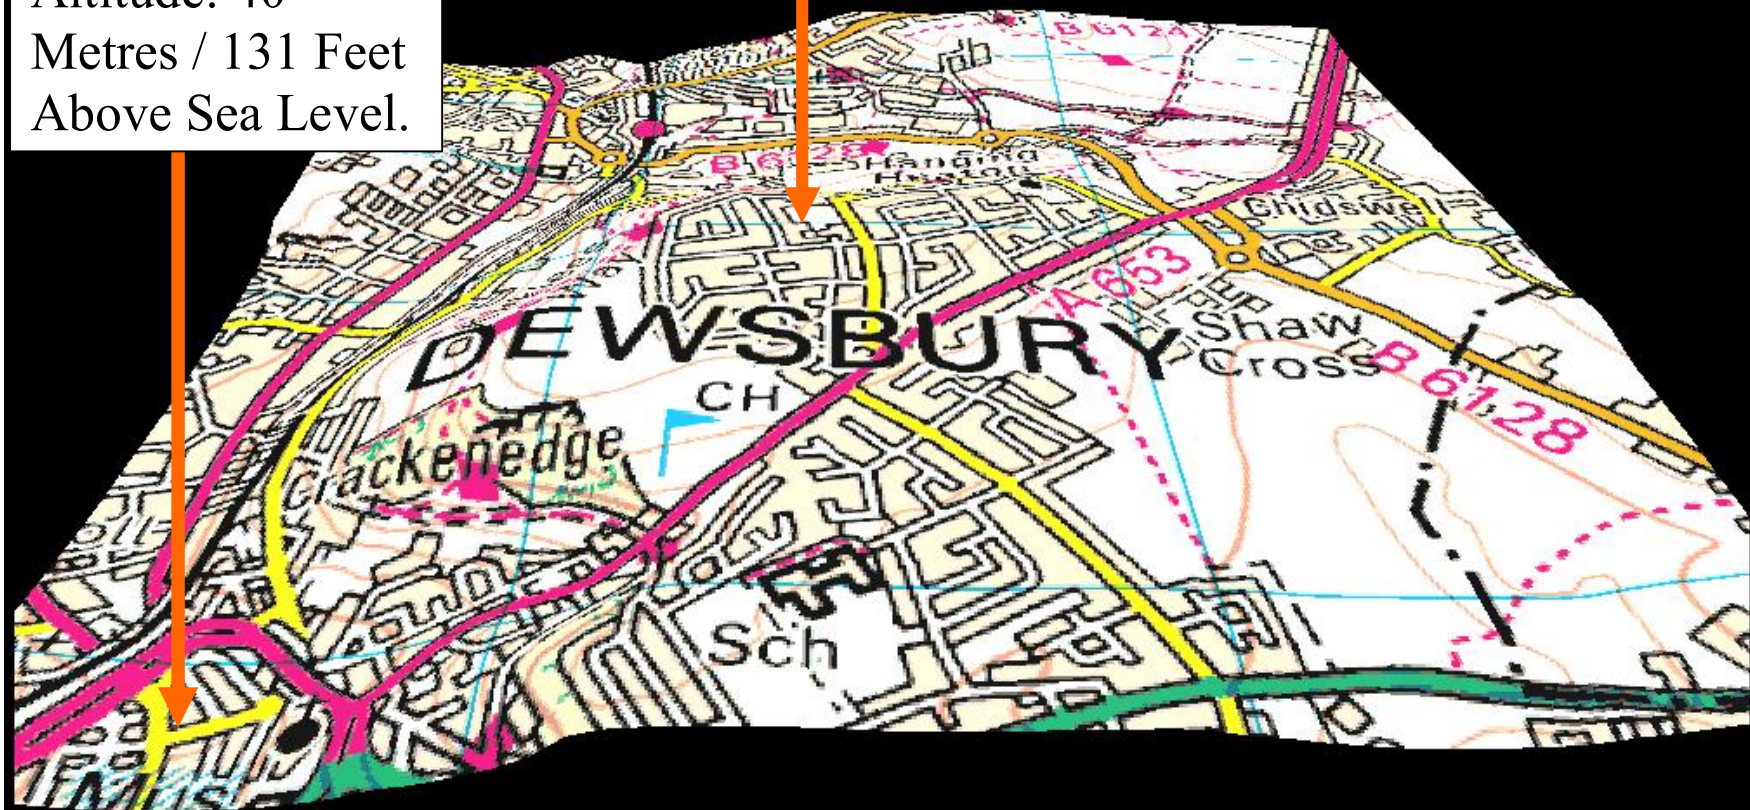

# 3D Map Showing Hanging Heaton Cricket Ground and the Surrounding Area

Lowest Point  
Altitude: 40  
Metres / 131 Feet  
Above Sea Level.

Cricket Ground  
Altitude: 133  
Metres / 436 Feet  
Above Sea Level.

## Aerial Photograph of the Area Shown on the 3D Map