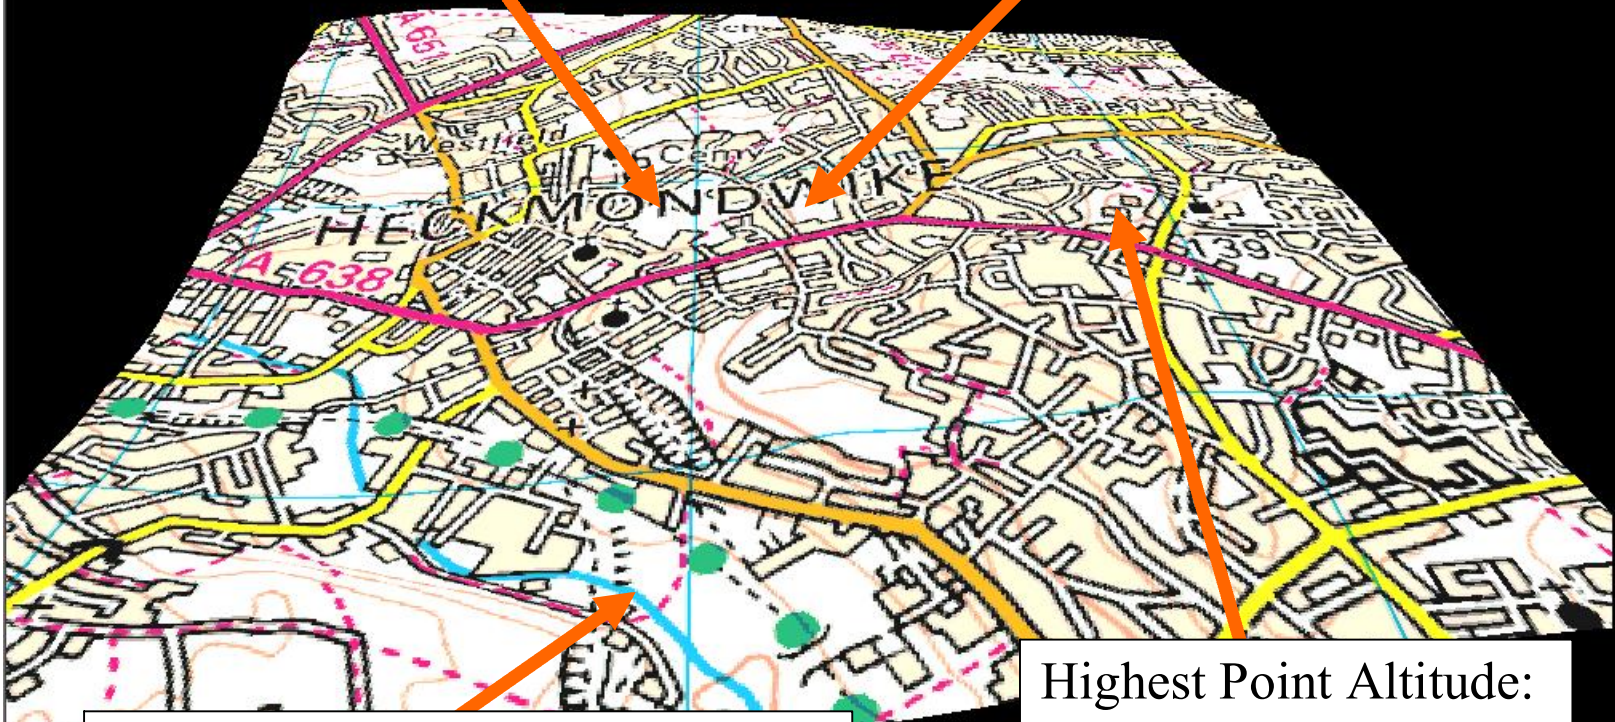

# 3D Map Showing Heckmondwike and Heckmondwike & Carlinghow United Cricket Grounds.

Heckmondwike Cricket Ground Altitude: 93 Metres / 305 Feet Above Sea Level.

Heckmondwike & Carlinghow United Cricket Ground Altitude: 104 Metres / 341 Feet Above Sea Level.

Lowest Point Altitude: 49 Metres / 161 Feet Above Sea Level.

Highest Point Altitude: 150 Metres / 492 Feet Above Sea Level.

**Aerial Photograph of the Area Shown on the 3D Map**