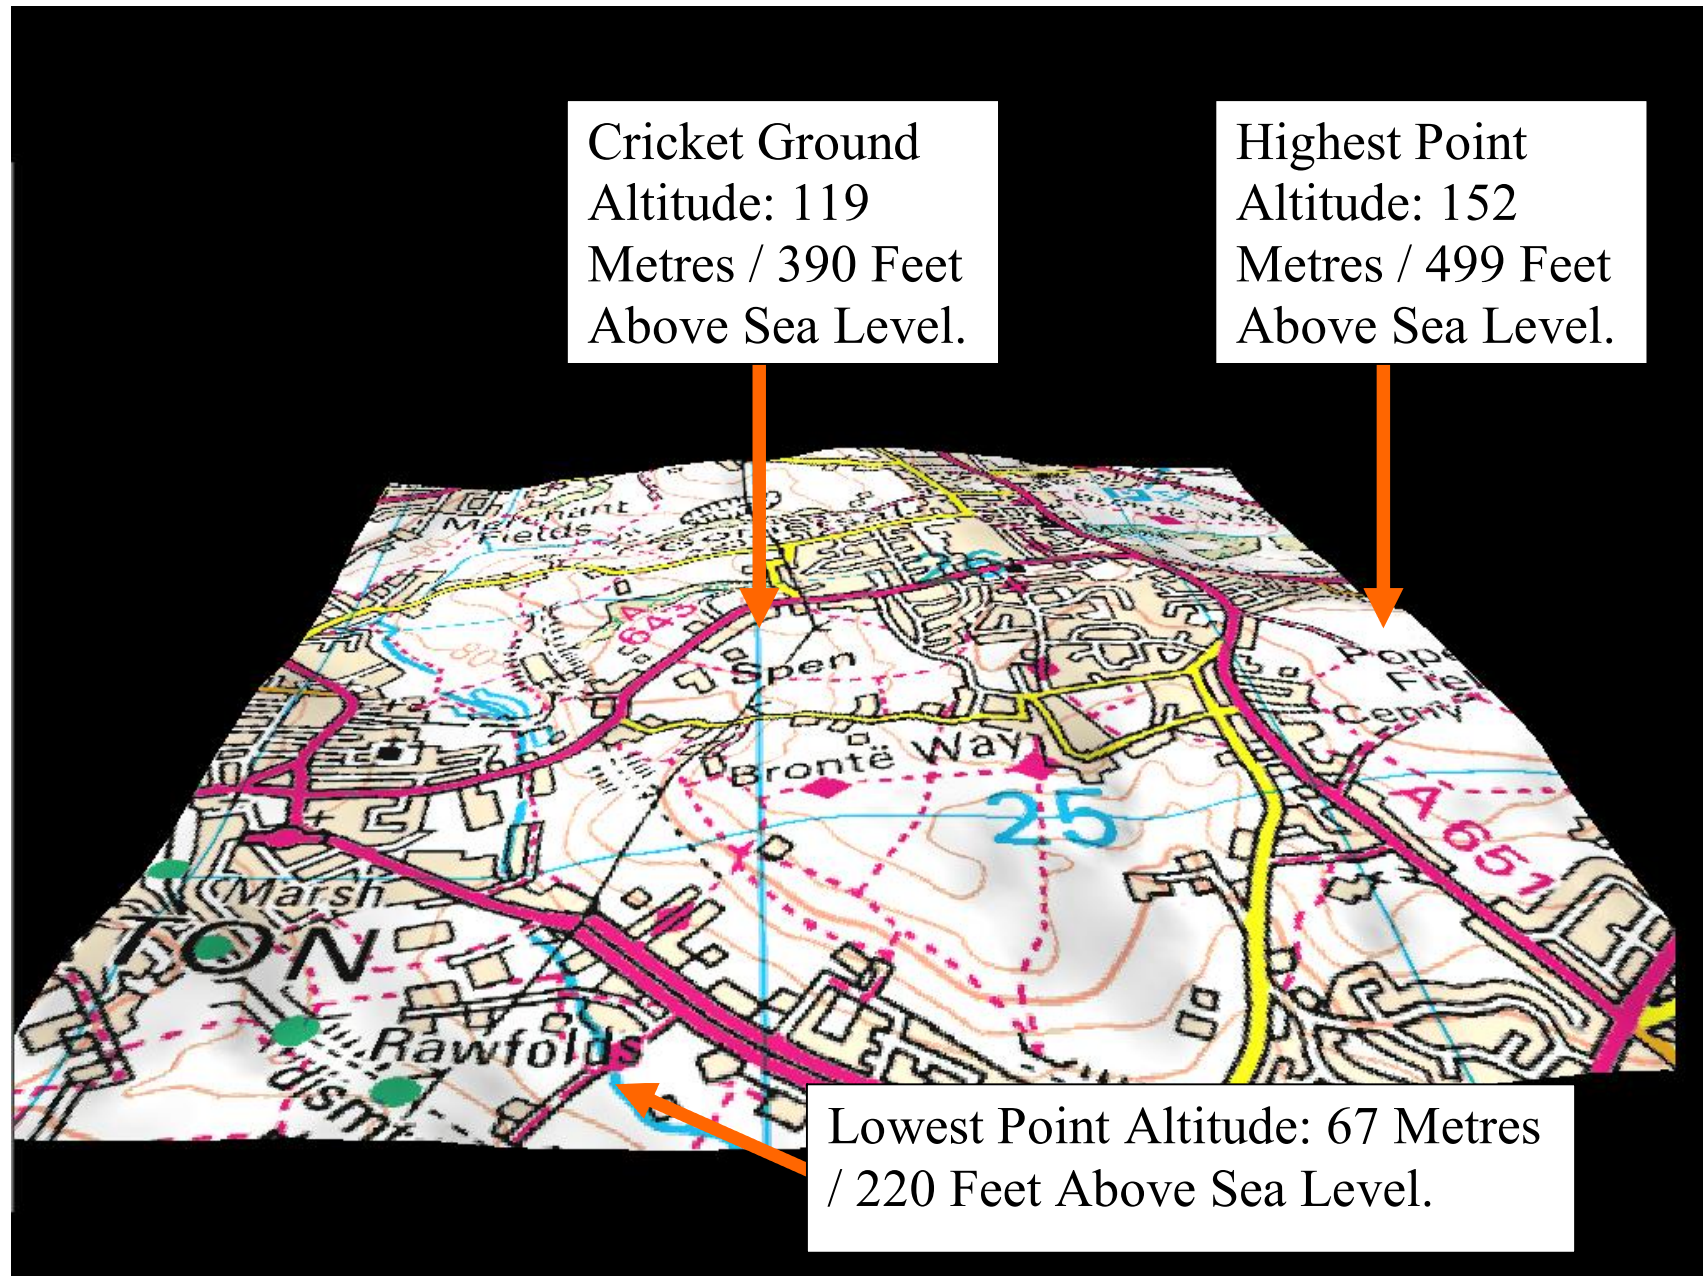

3D Map Showing Spen Victoria Cricket Ground and The Surrounding Area.

Aerial Photograph of the Area Shown on the 3D Map.

Cricket Ground.

Highest Point.

Lowest Point.