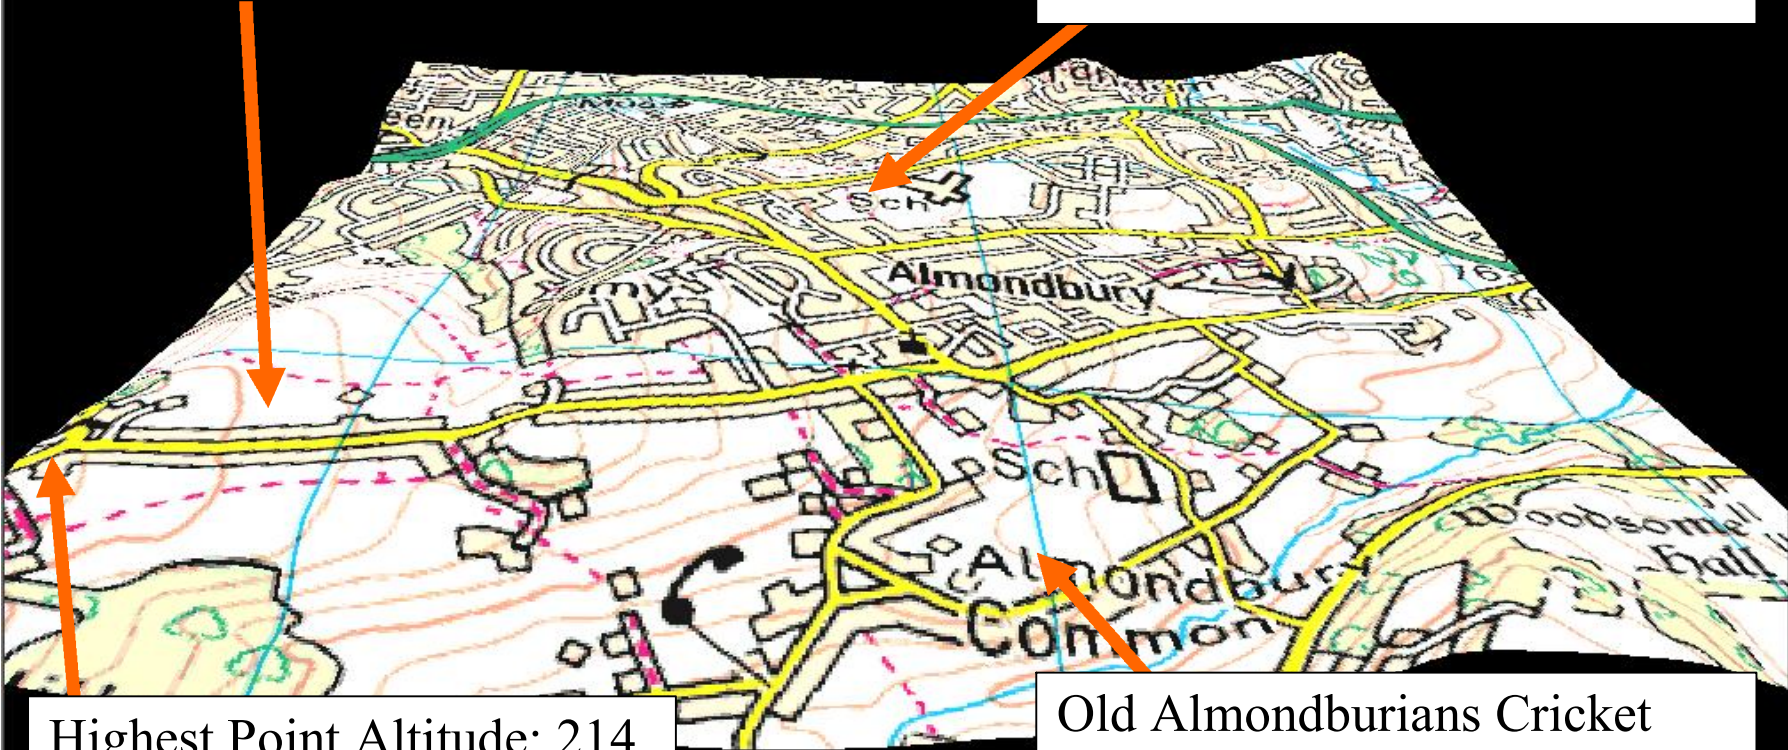

3D Map Showing Almondbury Cricket Ground and the Surrounding Area

Almondbury Wesleyans
Cricket Ground Altitude: 201
Metres / 659 Feet Above Sea
Level.

Almondbury Cricket Ground
Altitude: 141 Metres / 463 Feet
Above Sea Level.

Highest Point Altitude: 214
Metres / 702 Feet Above
Sea Level.

Old Almondburians Cricket
Ground Altitude: 125 Metres /
410 Feet Above Sea Level.

Aerial Photograph of Almondbury Cricket Ground.

Almondbury
Cricket Ground.