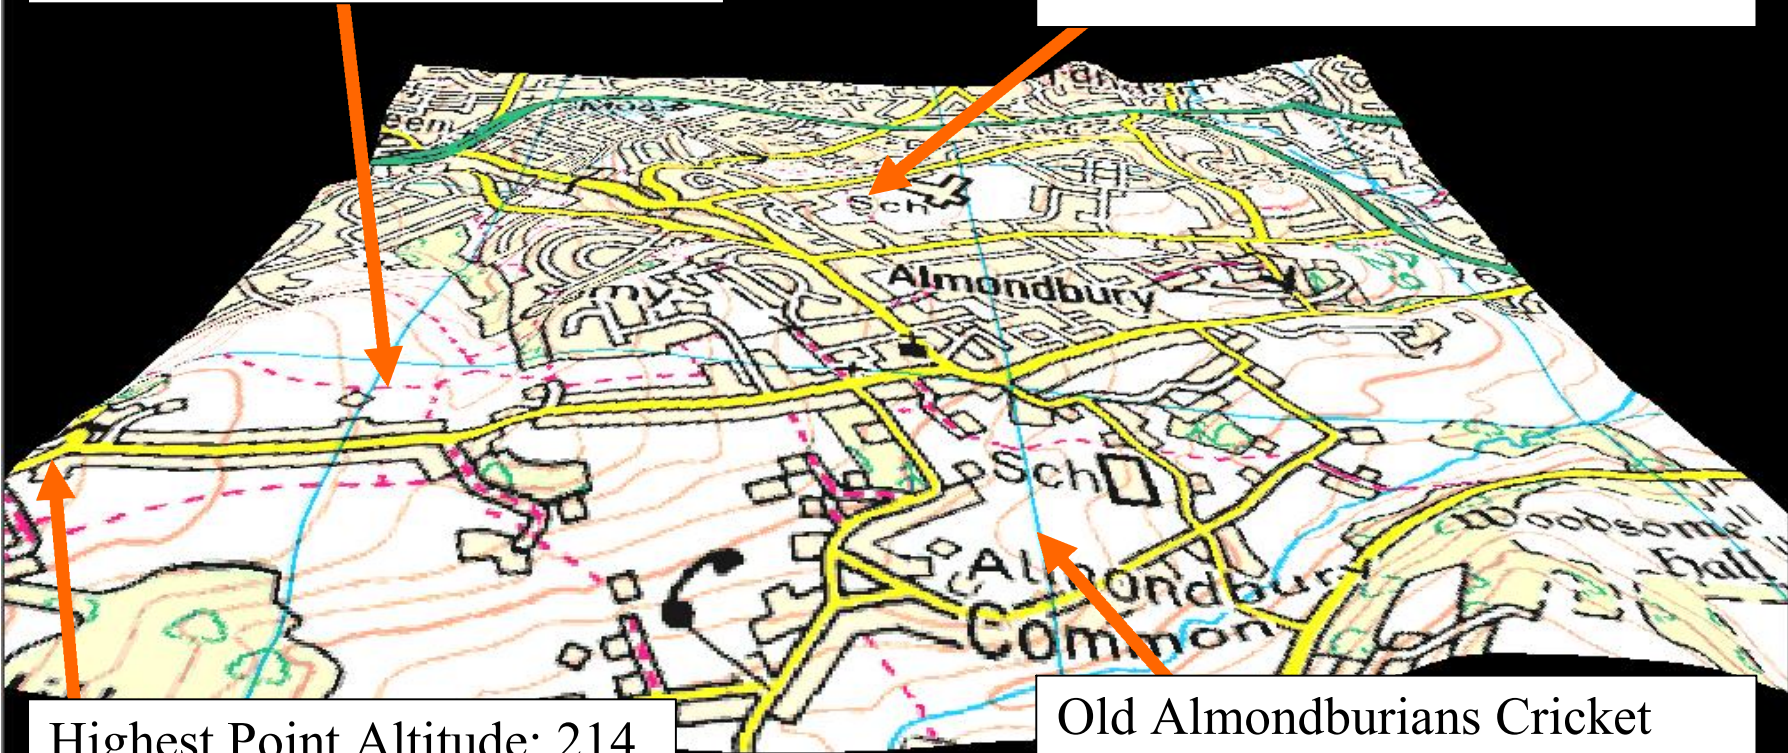

3D Map Showing Almondbury Cricket Ground and the Surrounding Area

Almondbury Wesleyans
Cricket Ground Altitude: 201
Metres / 659 Feet Above Sea
Level.

Almondbury Cricket Ground
Altitude: 141 Metres / 463 Feet
Above Sea Level.

Highest Point Altitude: 214
Metres / 702 Feet Above
Sea Level.

Old Almondburians Cricket
Ground Altitude: 125 Metres /
410 Feet Above Sea Level.

Aerial Photograph of Almondbury Wesleyans Cricket Ground.