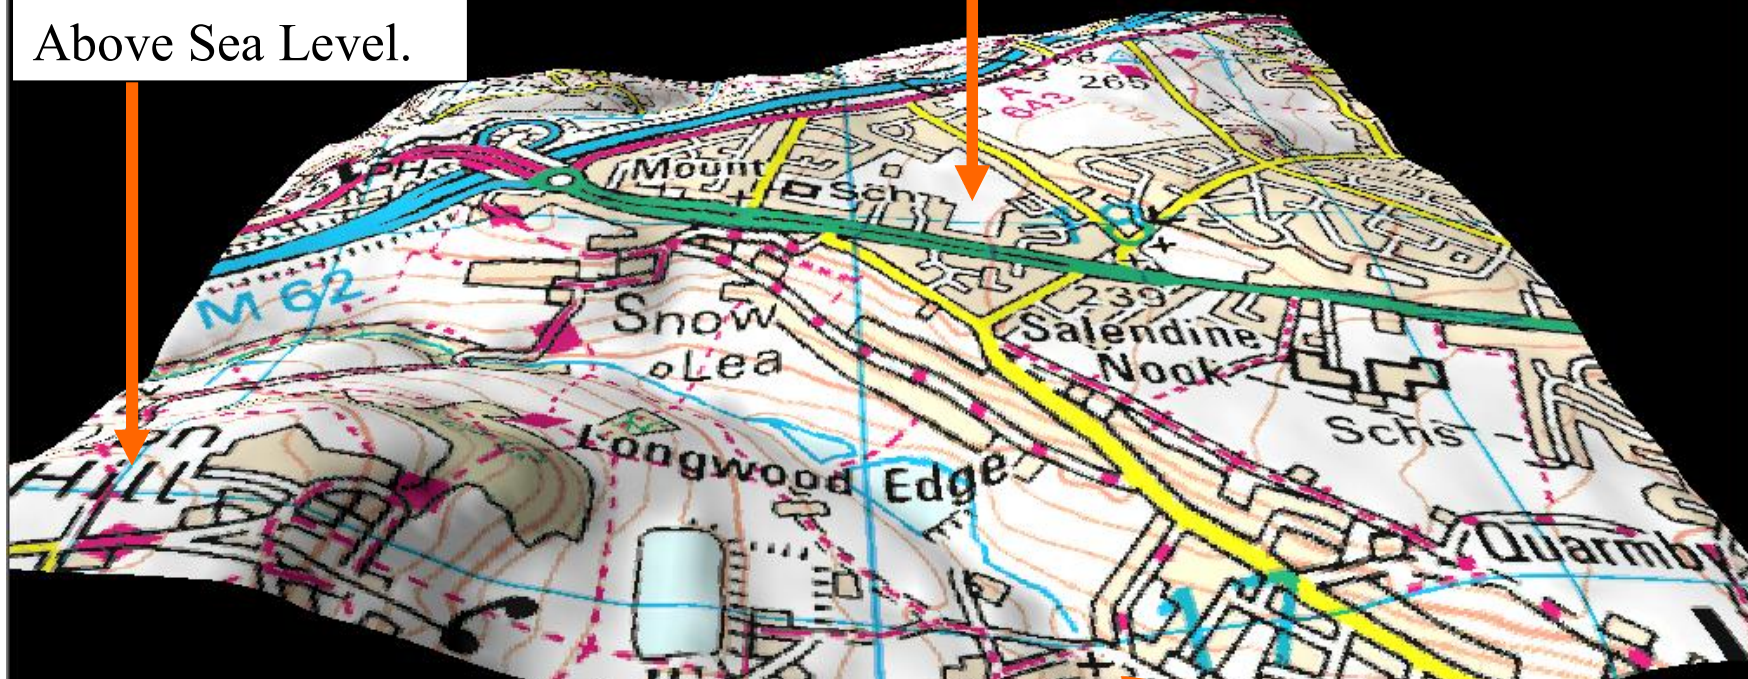

## 3D Map Showing Augustinians Cricket Ground and the Surrounding Area

Highest Point  
Altitude: 322  
Metres / 1056 Feet  
Above Sea Level.

Cricket Ground  
Altitude: 250  
Metres / 820 Feet  
Above Sea Level.

Lowest Point Altitude: 162 Metres /  
531 Feet Above Sea Level.

## Aerial Photograph of the Area Shown on the 3D Map