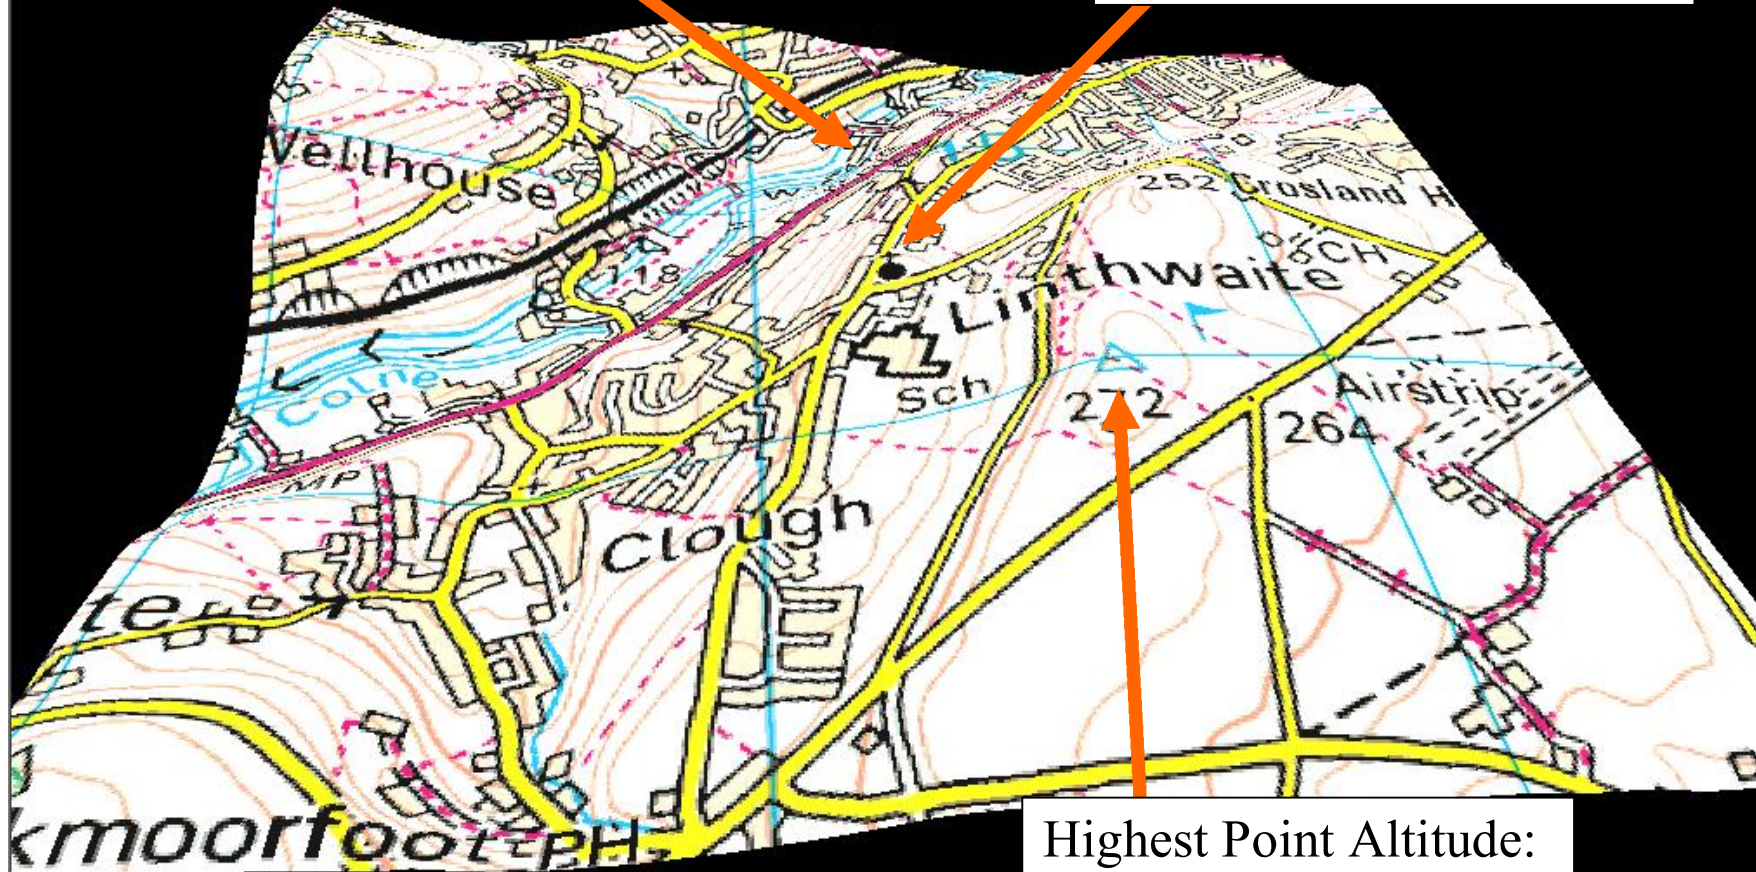

3D Map of Broad Oak Cricket Ground and the Surrounding Area.

Lowest Point Altitude:
104 Metres / 341 Feet
Above Sea Level.

Cricket Ground Altitude:
123 Metres / 404 Feet
Above Sea Level.

Highest Point Altitude:
272 Metres / 892 Feet
Above Sea Level.

Aerial Photograph of the Area Shown in the 3D Map