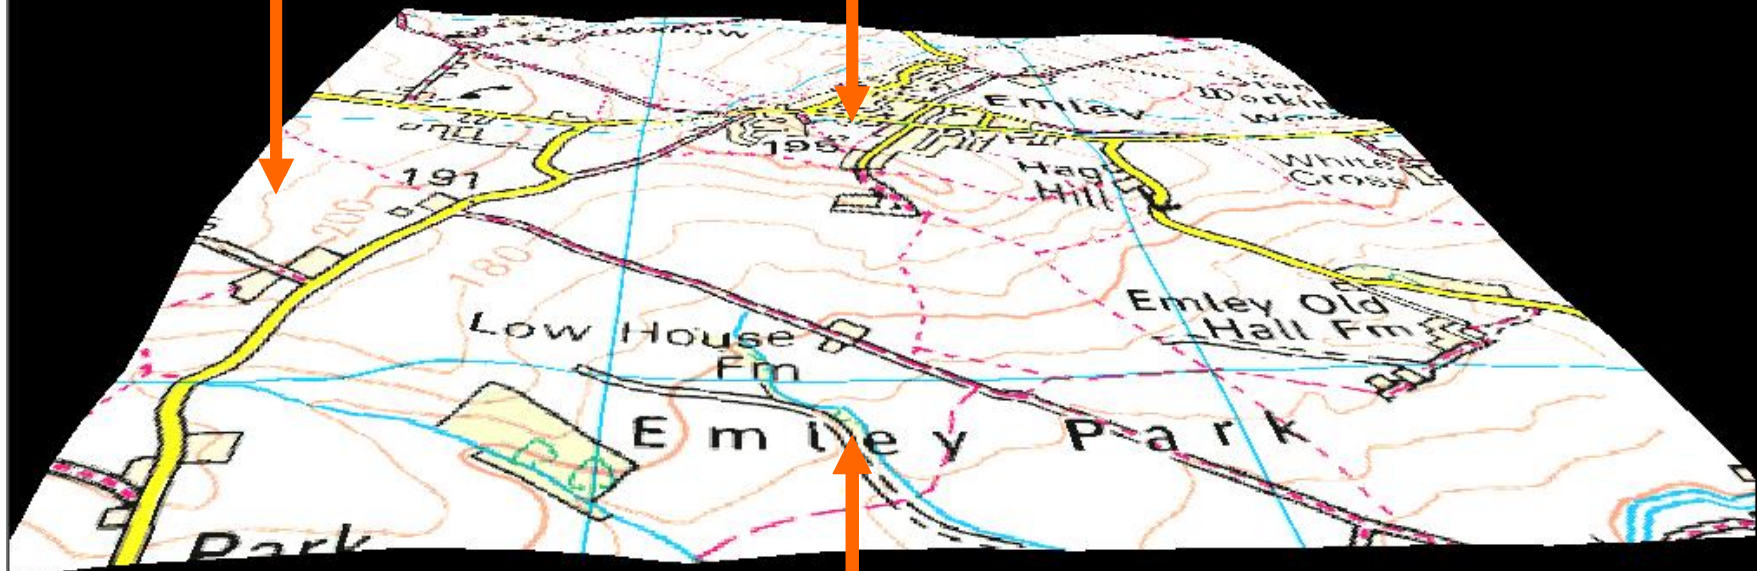

## 3D Map Showing Emley Cricket Ground and the Surrounding Area

Highest Point  
Altitude: 210  
Metres / 689 Feet  
Above Sea Level.

Cricket Ground  
Altitude: 199  
Metres / 653 Feet  
Above Sea Level.

Lowest Point Altitude: 136 Metres  
/ 446 Feet Above Sea Level.

## Aerial Photograph of the Area Shown on the 3D Map