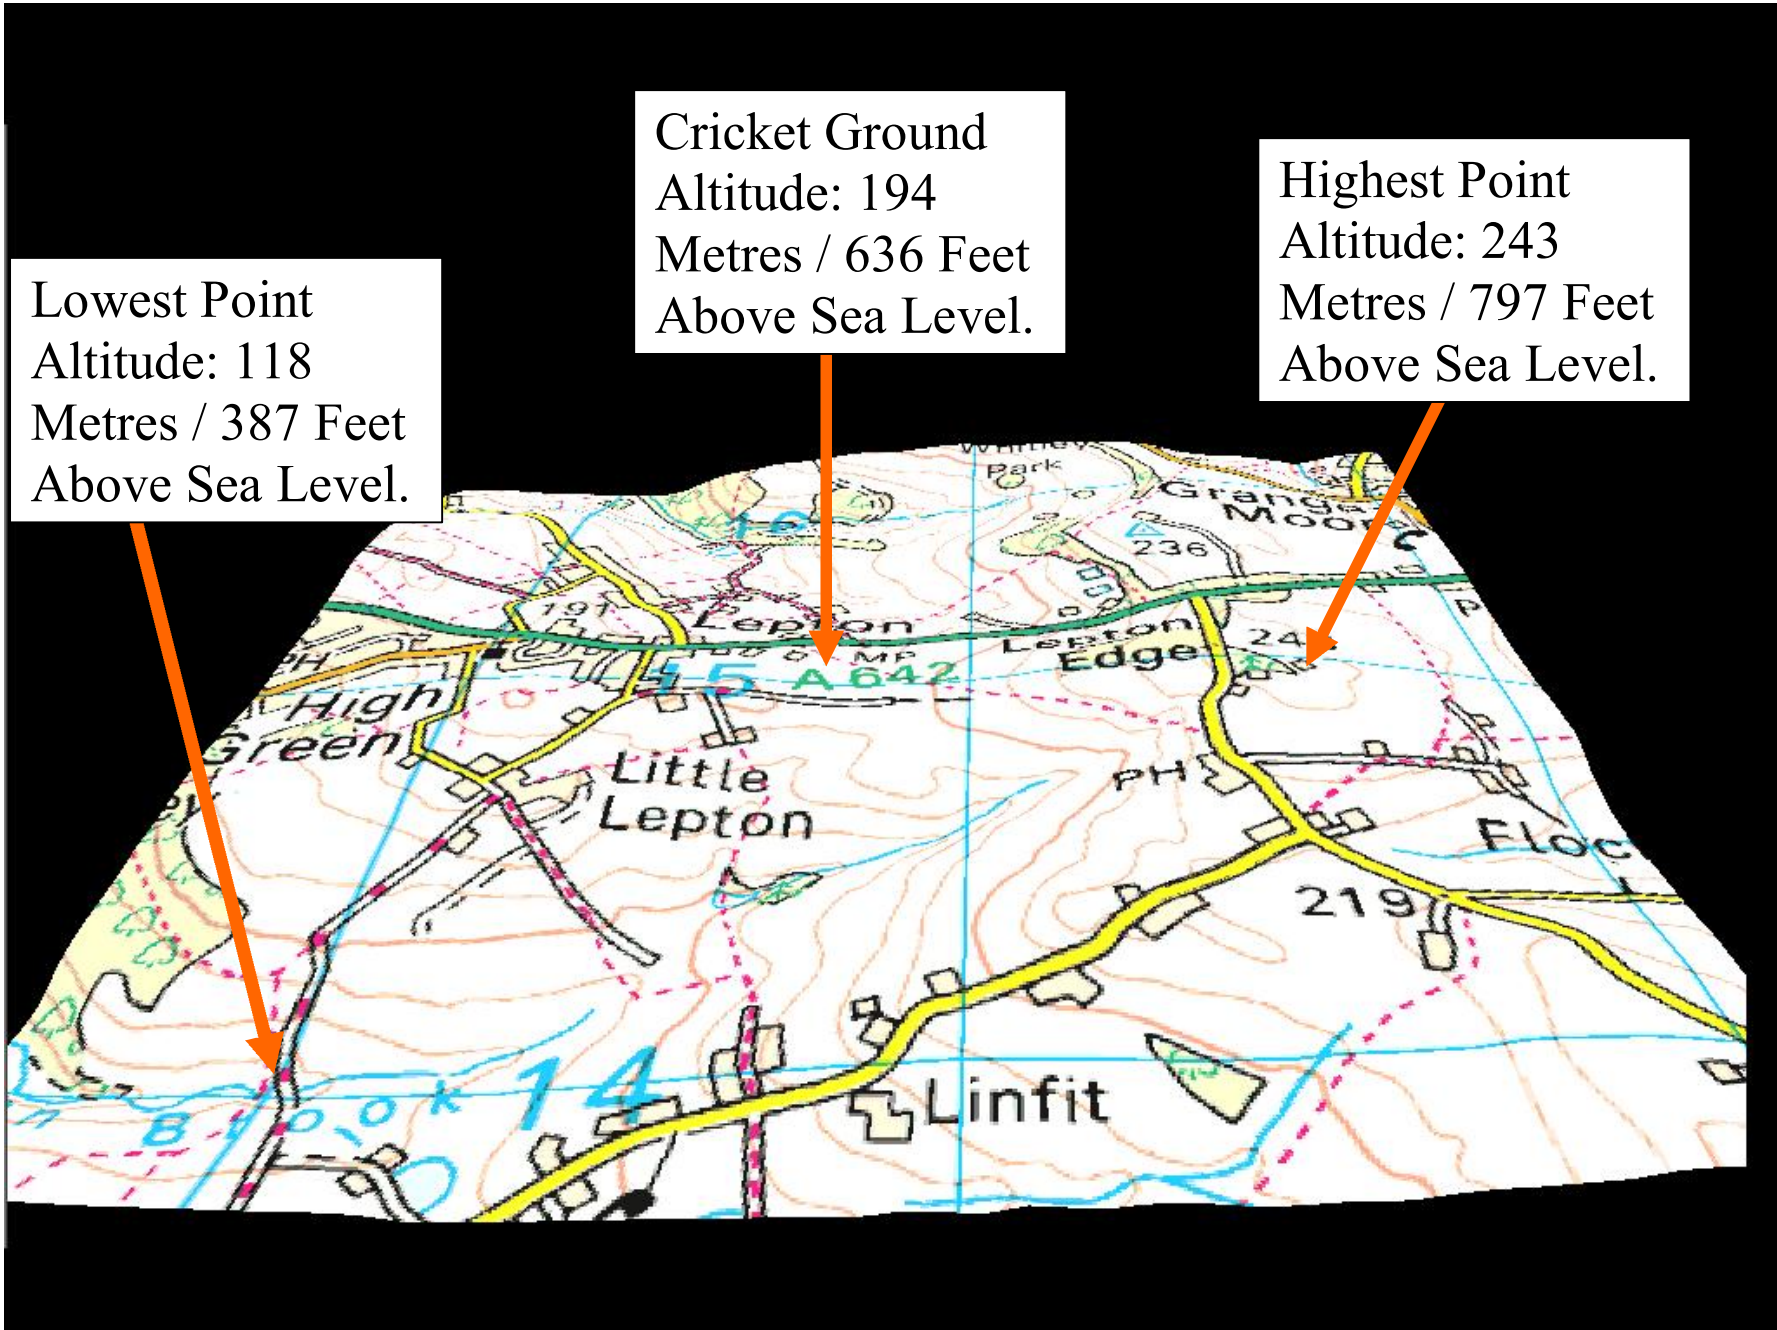

3D Map Showing Lepton Highlanders Cricket Ground and the Surrounding Area

Aerial Photograph of the Area Shown on the 3D Map

Cricket Ground.

Highest Point.

Lowest Point
(Just Off Picture).