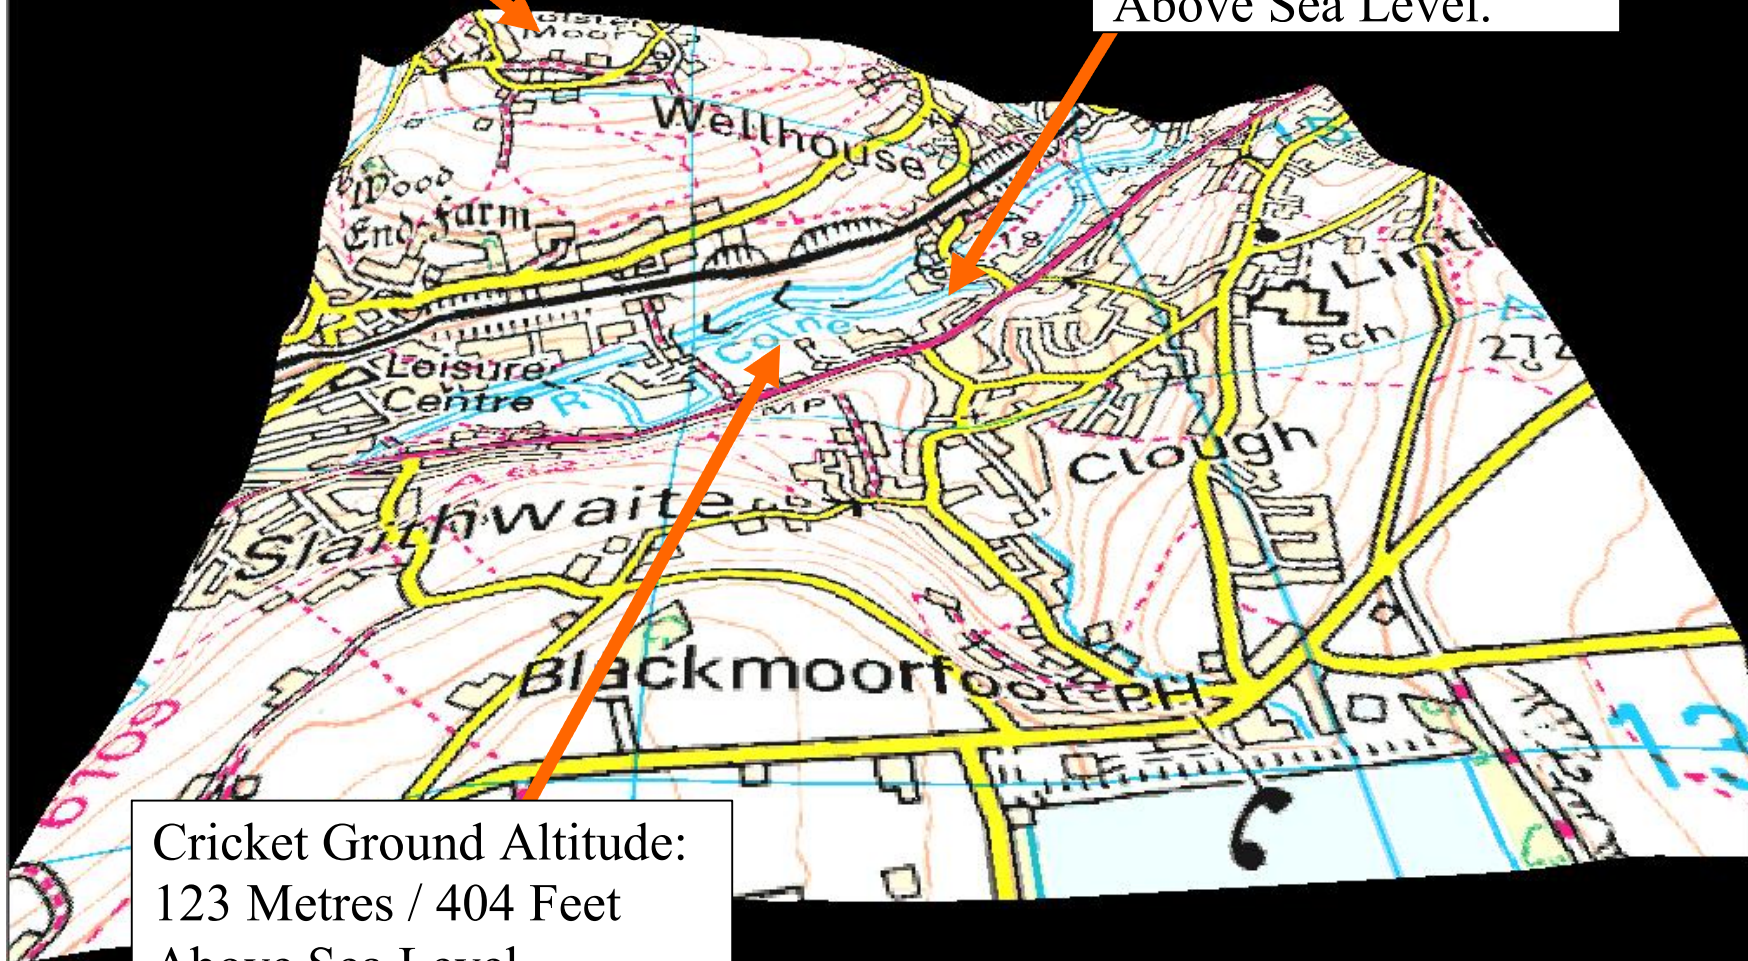

3D Map of Linthwaite Cricket Ground and the Surrounding Area.

Highest Point Altitude:
295 Metres / 986 Feet
Above Sea Level.

Lowest Point Altitude:
116 Metres / 381 Feet
Above Sea Level.

Cricket Ground Altitude:
123 Metres / 404 Feet
Above Sea Level.

Aerial Photograph of the Area Shown in the 3D Map