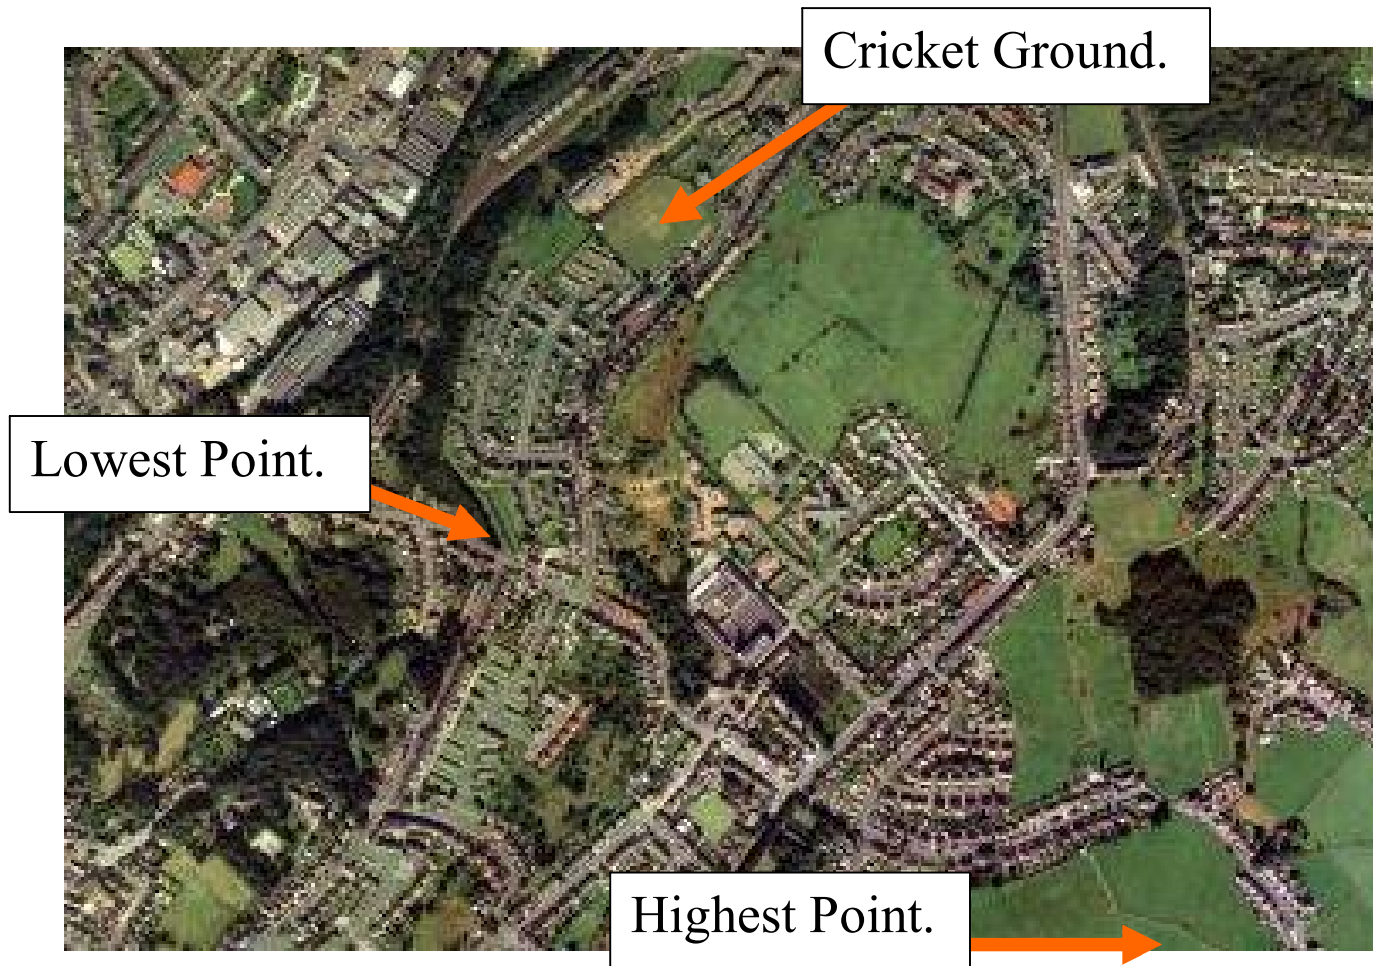

## 3D Map Showing Primrose Hill Cricket Ground and the Surrounding Area

Lowest Point  
Altitude: 73  
Metres / 240 Feet  
Above Sea Level.

Primrose Hill Cricket  
Ground Altitude: 122  
Metres / 400 Feet Above  
Sea Level.

Highest Point Altitude: 197 Metres  
/ 646 Feet Above Sea Level.

**Aerial Photograph of the Area Shown on the 3D Map**

Cricket Ground.

Lowest Point.

Highest Point.