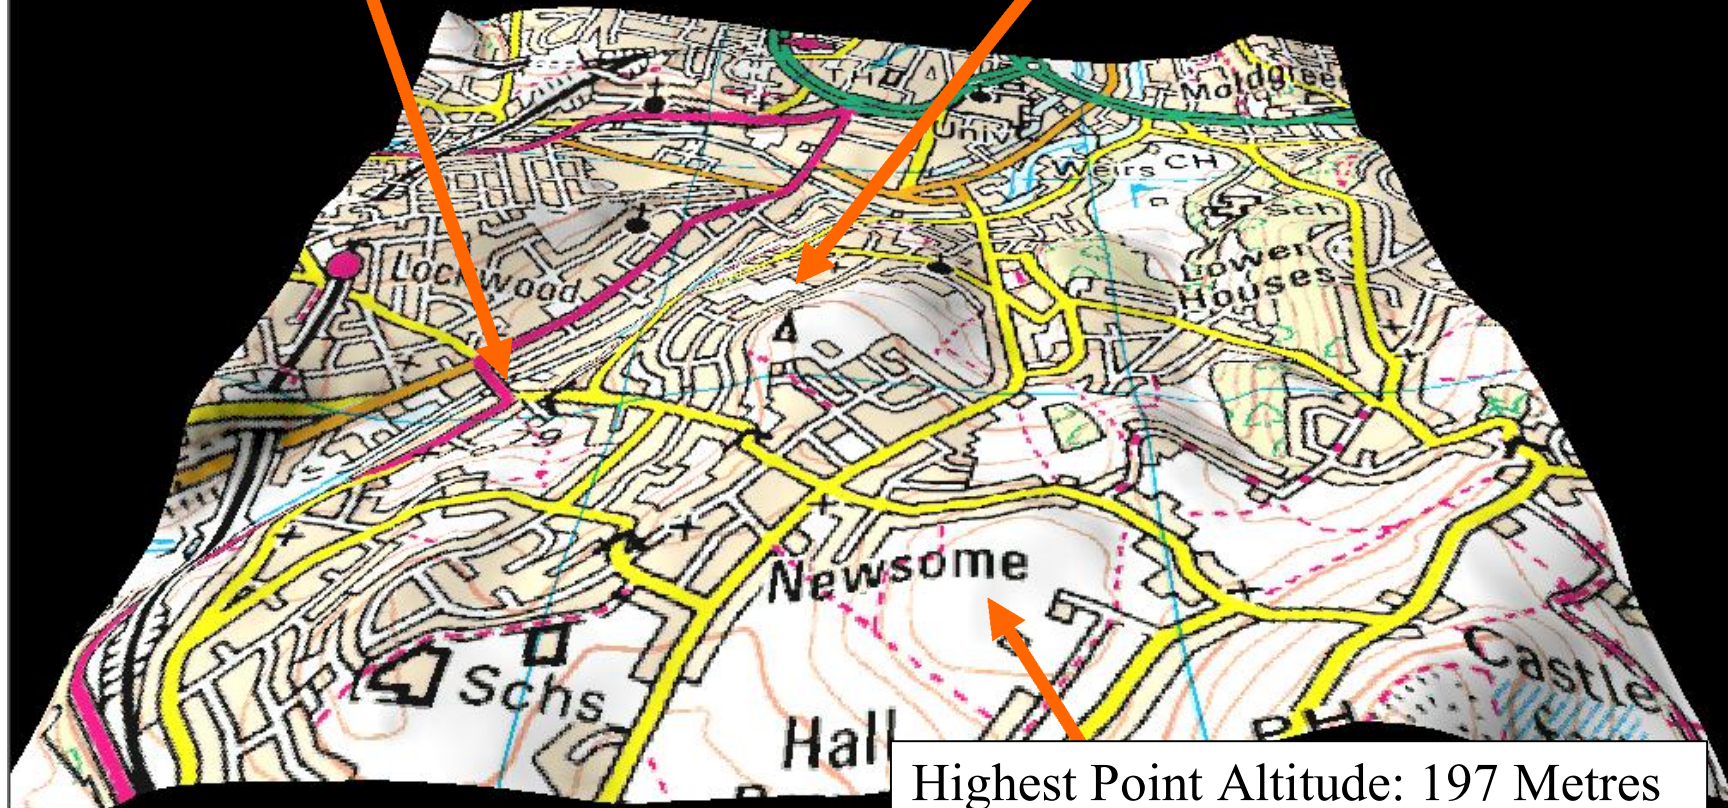

## 3D Map Showing Primrose Hill Cricket Ground and the Surrounding Area

Lowest Point  
Altitude: 73  
Metres / 240 Feet  
Above Sea Level.

Primrose Hill Cricket  
Ground Altitude: 122  
Metres / 400 Feet Above  
Sea Level.

Highest Point Altitude: 197 Metres  
/ 646 Feet Above Sea Level.

**Aerial Photograph of the Area Shown on the 3D Map**

Cricket Ground.

Lowest Point.

Highest Point.