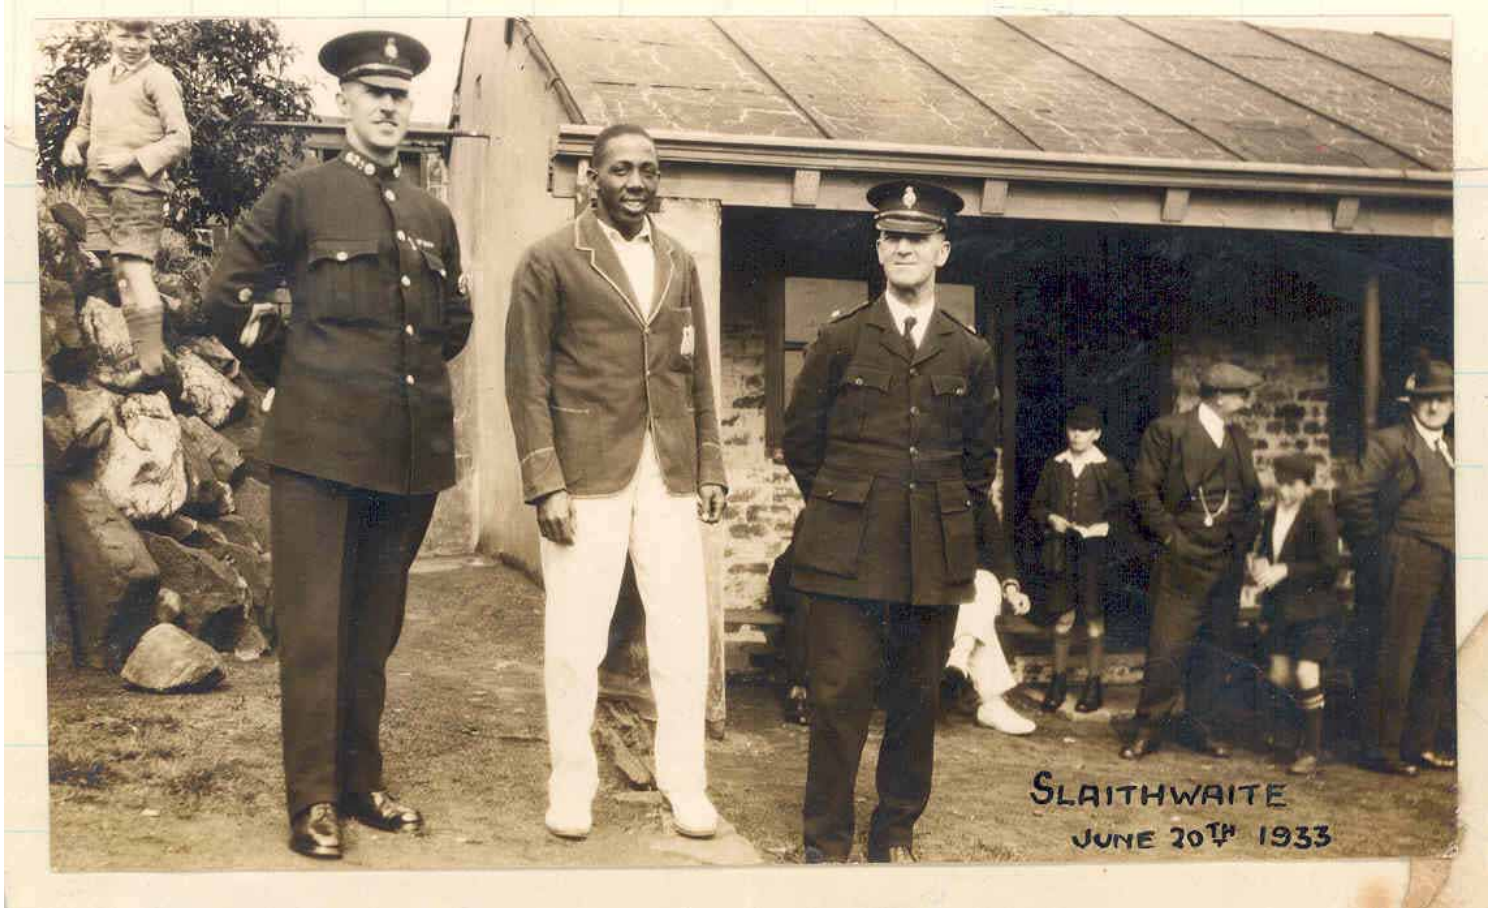

Slaithwaite

Cricket Heritage Exhibition

West Indian Learie Constantine in Slaithwaite (1933)

**Opens at Slaithwaite Library, Thursday 21
April 6.30pm, and runs until Friday 30
September**

ALL WELCOME AT THE LAUNCH EVENT!

*Pop in and discover more about the history and heritage of
cricket in your community!*

Supported by the
Heritage Lottery Fund