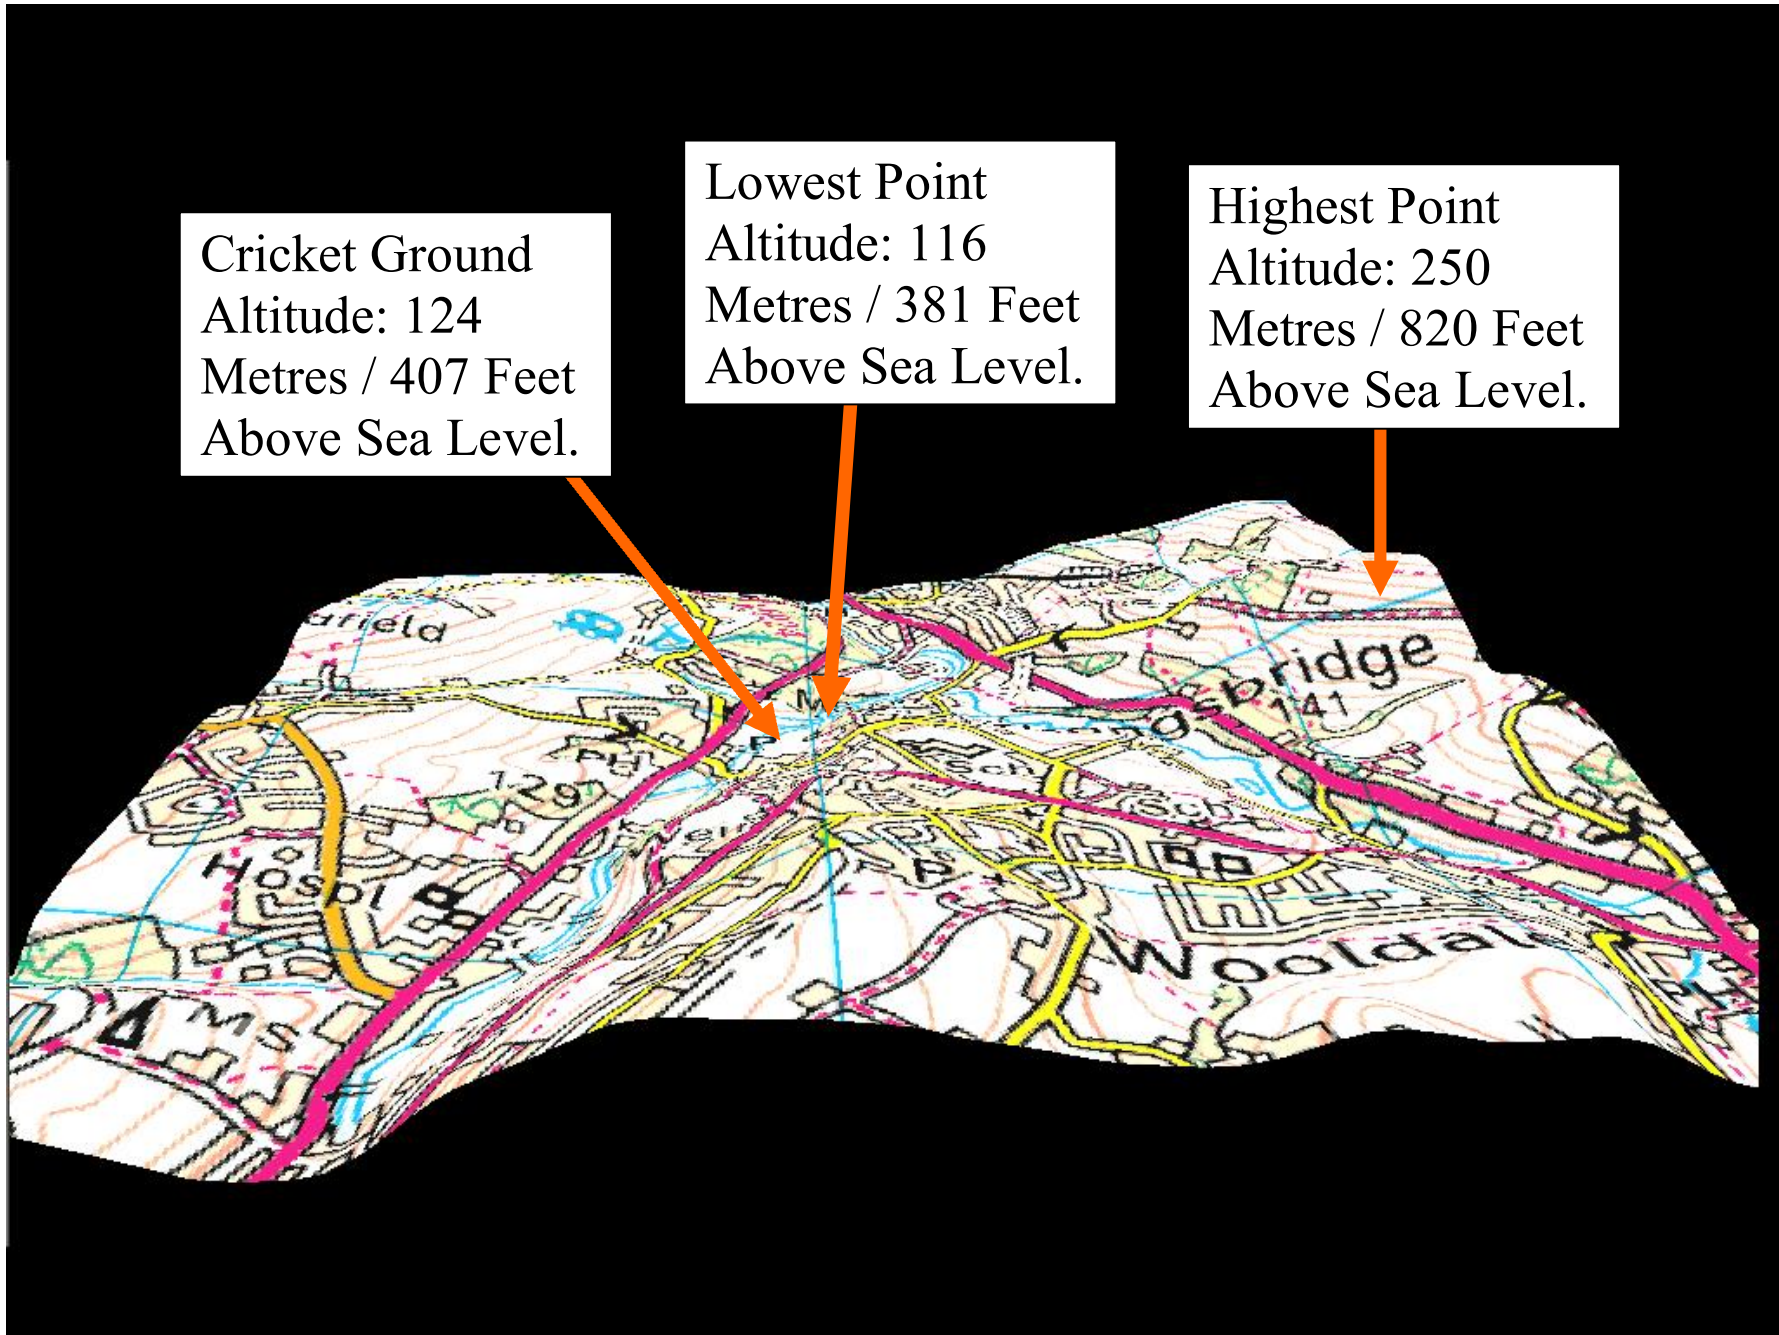

# 3D Map Showing Thongsbridge Cricket Ground and the Surrounding Area

Cricket Ground  
Altitude: 124  
Metres / 407 Feet  
Above Sea Level.

Lowest Point  
Altitude: 116  
Metres / 381 Feet  
Above Sea Level.

Highest Point  
Altitude: 250  
Metres / 820 Feet  
Above Sea Level.

**Aerial Photograph of the Area Shown on the 3D Map**